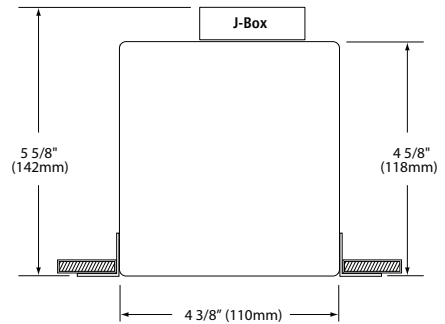

DETAILS

**W** 4.375" x **L** 4.625"

**Construction:** Extruded Aluminum

65% Recycled Materials

**Optics:** Premium binned LEDs

**Mounting:** Universal mounting to any structural ceiling or wall joints

**Weight:** 2.5 lbs per foot

Accent

2" Square  
0°-20° Positioning

Pull Down

2" Round  
0°-85° Positioning

Gimbal

2" Round  
0°-35° Positioning

Ordering Information:

Example: (14108-2-A15-27K-120-WH)