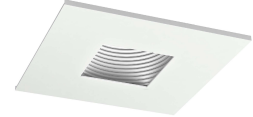

FEATURES & SPECIFICATIONS

INTENDED USE

The **Alcon Lighting Spot Light Box Architectural LED Recessed Lighting** features easy installation, connectors for a uniform appearance, endless Spot Light additions, and clean, versatile, and efficient lighting. The Spot Light Box LED is perfect for indoor and outdoor commercial and institutional interior spaces.

DETAILS

**W** 4.375" x **L** 4.625"

**Construction:** Extruded Aluminum

65% Recycled Materials

**Optics:** Premium binned LEDs

**Mounting:** Universal mounting to any structural ceiling or wall joints

**Weight:** 2.5 lbs per foot

Accent

2" Square  
0°-20° Positioning

Pull Down

2" Round  
0°-85° Positioning

Gimbal

2" Round  
0°-35° Positioning

Ordering Information:

Example: (14108-2-A15-27K-120-WH)