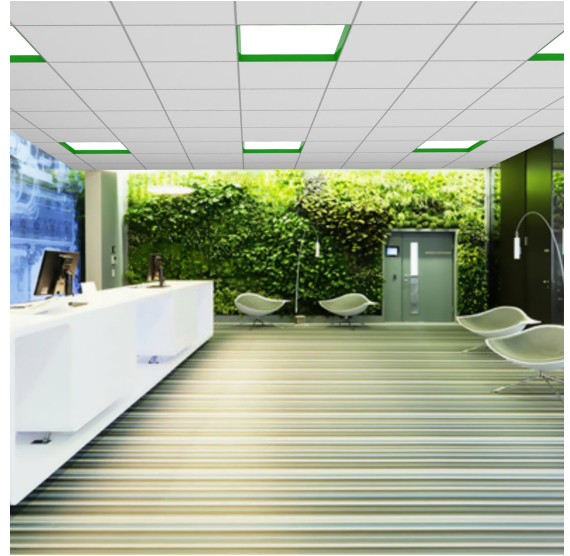

FIXTURE SPECIFICATIONS

INTENDED USE

Recessed, high-CRI LED illuminated flat panels in an architectural-grade product with trim finishes available in a variety of colors. Designed and made in America for commercial applications, including retail and office space. Diecast in metal with various lumen outputs, color temperatures and voltages.

FEATURES

- **Construction:** Die-cast extruded aluminum body
- **Lens:** Glare free snap-in frosted lens
- **Driver:** 0-10V Dimming
- **Voltage:** 120-277V 50/60 Hz
- **Power Factor:** >0.90
- **Warranty:** 5 years carefree for parts & components (labor not included)
- **Listings:** Made in the USA

Fixture Size	W	L	W₂	L₂
12X48	11.78"	47.5"	4.7"	16.7"
24X24	23.75"	23.75"	10.7"	4.7"
24X48	23.75"	47.5"	10.7"	16.7"

ORDERING INFORMATION Example: (11155-SM-BK-35K-8)

Model	Size | Wattage | Lumens	Finish		Color Temp	CRI
11155	SM 12"W x 48"L | 48W | 2850 Lum	BK Black	YL Yellow	35K 3500K	8 <i>Standard</i> 80+ CRI
	MD 24"W x 24"L | 40W | 2500 Lum	GBK Glossy Black	OR Orange	40K 4000K	9 90+ CRI
	LG 24"W x 48"L | 95W | 5700 Lum	SL Silver	RD Red	50K 5000K	
		BZ Bronze	BL Blue		
		IR Iron