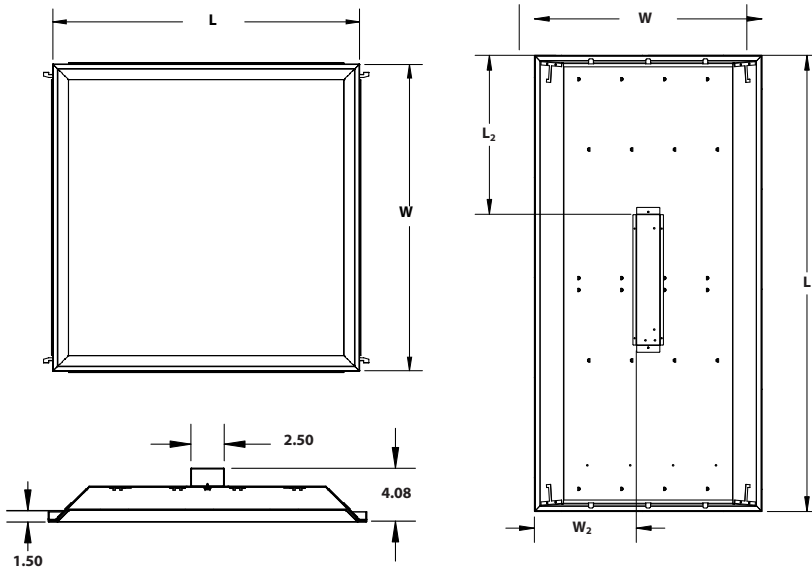

FIXTURE SPECIFICATIONS

INTENDED USE

Recessed, high-CRI LED illuminated flat panels in an architectural-grade product with trim finishes available in a variety of colors. Designed and made in America for commercial applications, including retail and office space. Diecast in metal with various lumen outputs, color temperatures and voltages.

Fixture Size	W	L	W <sub>2</sub>	L <sub>2</sub>
12X48	11.78"	47.5"	4.7"	16.7"
24X24	23.75"	23.75"	10.7"	4.7"
24X48	23.75"	47.5"	10.7"	16.7"

ORDERING INFORMATION Example: (11155-SM-BK-35K-8)

Model	Size   Wattage   Lumens	Finish		Color Temp	CRI
11155	<b>SM</b> 12"W x 48"L   48W   2850 Lum	<b>BK</b> Black	<b>YL</b> Yellow	<b>35K</b> 3500K	<b>8</b> <i>Standard</i> 80+ CRI
	<b>MD</b> 24"W x 24"L   40W   2500 Lum	<b>GBK</b> Glossy Black	<b>OR</b> Orange	<b>40K</b> 4000K	<b>9</b> 90+ CRI
	<b>LG</b> 24"W x 48"L   95W   5700 Lum	<b>SL</b> Silver	<b>RD</b> Red	<b>50K</b> 5000K	
		<b>BZ</b> Bronze	<b>BL</b> Blue		
		<b>IR</b> Iron			