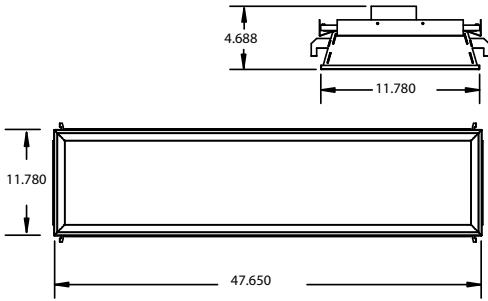

AVAILABLE SIZES

2x2 Skybox | W 23.95" x L 23.95" x H 3.68"
2x4 Skybox | W 23.95" x L 47.65" x H 3.68"
1x4 Skybox | W 12" x L 47.65" x H 3.68"

2x2 Flat Panel | W 23.625 x L 23.625 x H .5"
2x4 Flat Panel | W 23.625 x L 47.25 x H .5"
1x4 Flat Panel | W 11.78 x L 47.25 x H .5"

FIXTURE DIMENSIONS

1x4

2x2

2x4