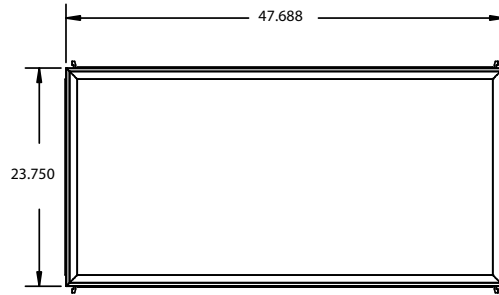

AVAILABLE SIZES

2x2 Skybox | W 23.95" x L 23.95" x H 3.68"
2x4 Skybox | W 23.95" x L 47.65" x H 3.68"
1x4 Skybox | W 12" x L 47.65" x H 3.68"

2x2 Flat Panel | W 23.625 x L 23.625 x H .5"
2x4 Flat Panel | W 23.625 x L 47.25 x H .5"
1x4 Flat Panel | W 11.78 x L 47.25 x H .5"

FIXTURE DIMENSIONS

1x4

2x2

2x4