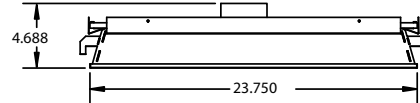

Warranty: 1 Year Carefree for Parts & Components (Labor Not Included)

ORDERING INFORMATION Example: (14090-22)

Model	Size	Options	Size	Wattage	Lumens	Color Temperature
14090	22	EM Emergency Backup Battery	1' x 4'	20W, 30W, 40W	2200lms, 3300lms, 4400lms	3000K, 3500K, 4000K, 5000K
	2x2		2' x 2'	20W, 30W, 40W	2200lms, 3300lms, 4400lms	3000K, 3500K, 4000K, 5000K
	24 2x4		2' x 4'	30W, 40W, 50W	3300lms, 4400lms, 5500lms	3000K, 3500K, 4000K, 5000K
	14 1x4					

FIXTURE DIMENSIONS

1x4

2x2

2x4