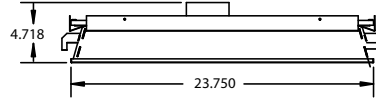

Warranty: 1 Year Carefree for Parts & Components (Labor Not Included)

ORDERING INFORMATION Example: (14090-22)

Model	Size	Options	Size	Wattage	Lumens	Color Temperature
14090	22	EM Emergency Backup Battery	1' x 4'	20W, 30W, 40W	2200lms, 3300lms, 4400lms	3000K, 3500K, 4000K, 5000K
	2x2		2' x 2'	20W, 30W, 40W	2200lms, 3300lms, 4400lms	3000K, 3500K, 4000K, 5000K
	24 2x4		2' x 4'	30W, 40W, 50W	3300lms, 4400lms, 5500lms	3000K, 3500K, 4000K, 5000K
	14 1x4					

FIXTURE DIMENSIONS

1x4

2x2

2x4