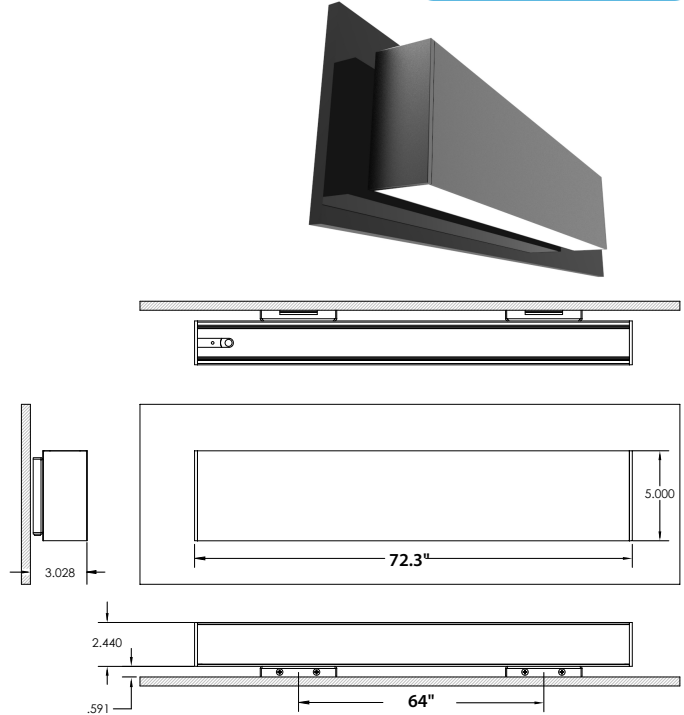

OPTIONS

1. **5 Channel Color Tuning:**
2. Full spectrum color tuning
   - All white color temperatures (1650K-8000K)
   - Bluetooth app controlled: Lumenetix
   - Gamut control for unlimited control and customization using the Saturation and Hue controls
   - In-fixture component
3. **Daylight Sensor:** Wattstopper FD-301
   Occupancy Sensor: Wattstopper FS-205/FS-305
   Daylight/Occupancy Sensor: Wattstopper FSP-202

1. **Lutron Vive:**
   Wireless lighting control solution for new and existing commercial buildings, combining a variety of lighting control strategies with controls and sensors to maximize efficiency and system flexibility and reduce energy consumption by 60% or more.
2. **EcoSystem LDE:**
   Digital control, Hi-lume 1% EcoSystem LED driver with Soft-on, Fade-to- Black, External
3. **Ecosystem LDE5:**
   Digital control, 5-Series EcoSystem LED driver with flicker-free 100%-5% dimming, External