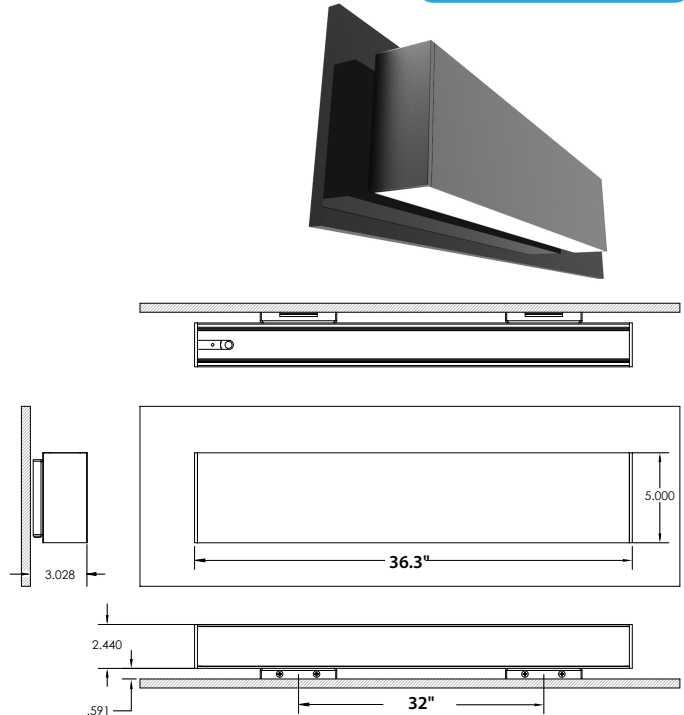

SHOP NOW >

FEATURES & SPECIFICATIONS

INTENDED USE

The **illumine Architectural 5 Channel Color Tuning LED Linear Fixture** is a Specification Grade light fixture features a slim and discreet profile that delivers soft, dispersed, and glare-free illumination. The Illumine Series is ideal for today's modern commercial and institutional environments.

DETAILS

Model Number: 14072-4
4 FT - W 2.4" x L 48.3" x H 5"
Construction: Extruded Aluminum with powder coat finish

ADDITIONAL FEATURES

Type: Direct/Indirect
Voltage: 120-277 Universal
Dimming: 0-10V (Standard)
CRI: 95
Mounting: 96" Cable (More options available on request)
Lens: Extruded Satin Acrylic
Light Engine: Aluminum core LED board with integral driver and quick electrical disconnects for rapid tool-less servicing

Ordering Information:

Example: (14072-4-DL-UL-5CC-WH-EM)

Model	Direct (Down)	Indirect (Up)	Color Temp	Finish
14072-4 illumine	DL 26 Watts, 1768 lms	(Blank) Direct Only	5CC 5 Channel Color Tuning	WH White
	DM 35 Watts, 2380 lms	UL 26 Watts, 2384 lms		SL Silver
	DH 52 Watts, 3536 lms	UM 35 Watts, 3212 lms		BK Black
		UH 52 Watts, 4772 lms		