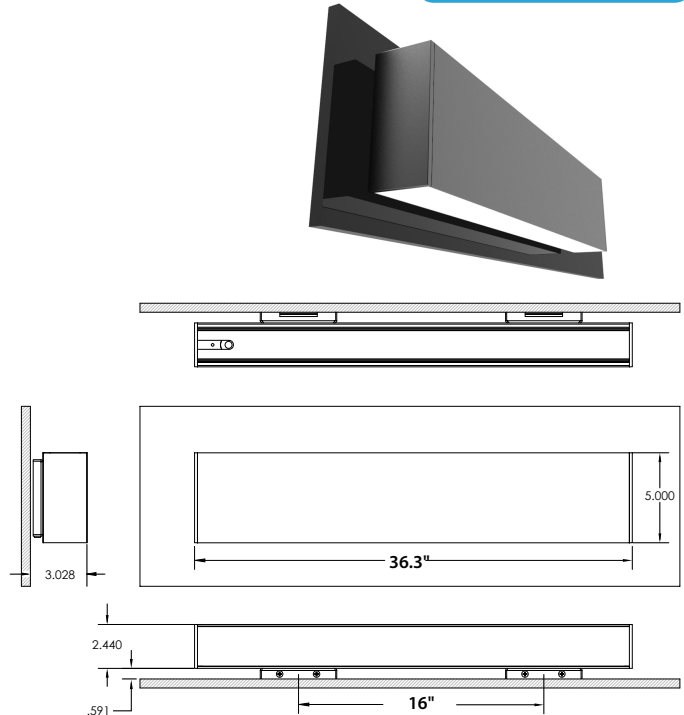

OPTIONS

1. **5 Channel Color Tuning:**
2. Full spectrum color tuning
   - All white color temperatures (1650K-8000K)
   - Bluetooth app controlled: Lumenetix
   - Gamut control for unlimited control and customization using the Saturation and Hue controls
   - In-fixture component
3. **Daylight Sensor:** Wattstopper FD-301
   Occupancy Sensor: Wattstopper FS-205/FS-305
   Daylight/Occupancy Sensor: Wattstopper FSP-202

1. **Lutron Vive:**
   Wireless lighting control solution for new and existing commercial buildings, combining a variety of lighting control strategies with controls and sensors to maximize efficiency and system flexibility and reduce energy consumption by 60% or more.
2. **EcoSystem LDE:**
   Digital control, Hi-lume 1% EcoSystem LED driver with Soft-on, Fade-to- Black, External
3. **Ecosystem LDE5:**
   Digital control, 5-Series EcoSystem LED driver with flicker-free 100%-5% dimming, External