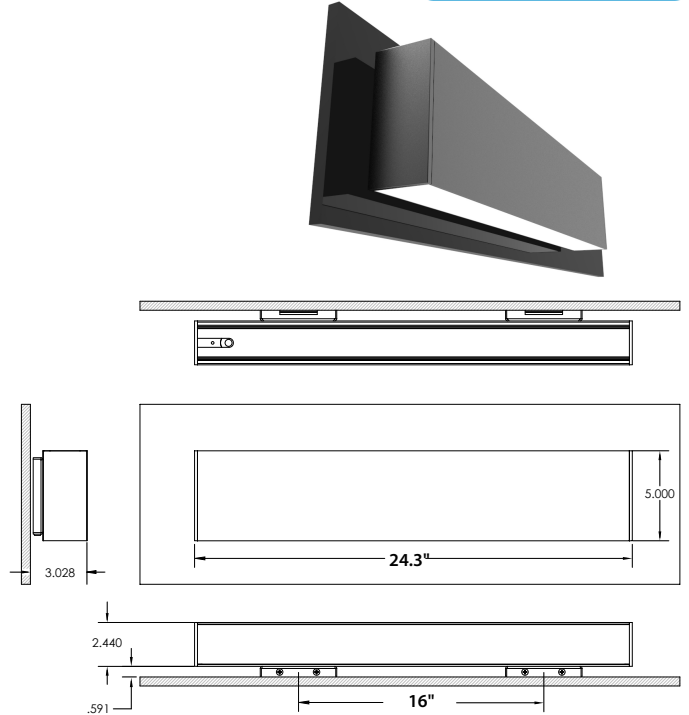

OPTIONS

1. **5 Channel Color Tuning:**
2. Full spectrum color tuning
   - All white color temperatures (1650K-8000K)
   - Bluetooth app controlled: Lumenetix
   - Gamut control for unlimited control and customization using the Saturation and Hue controls
   - In-fixture component
3. **Daylight Sensor:** Wattstopper FD-301
   Occupancy Sensor: Wattstopper FS-205/FS-305
   Daylight/Occupancy Sensor: Wattstopper FSP-202

1. **Lutron Vive:**
   Wireless lighting control solution for new and existing commercial buildings, combining a variety of lighting control strategies with controls and sensors to maximize efficiency and system flexibility and reduce energy consumption by 60% or more.
2. **EcoSystem LDE:**
   Digital control, Hi-lume 1% EcoSystem LED driver with Soft-on, Fade-to- Black, External
3. **Ecosystem LDE5:**
   Digital control, 5-Series EcoSystem LED driver with flicker-free 100%-5% dimming, External