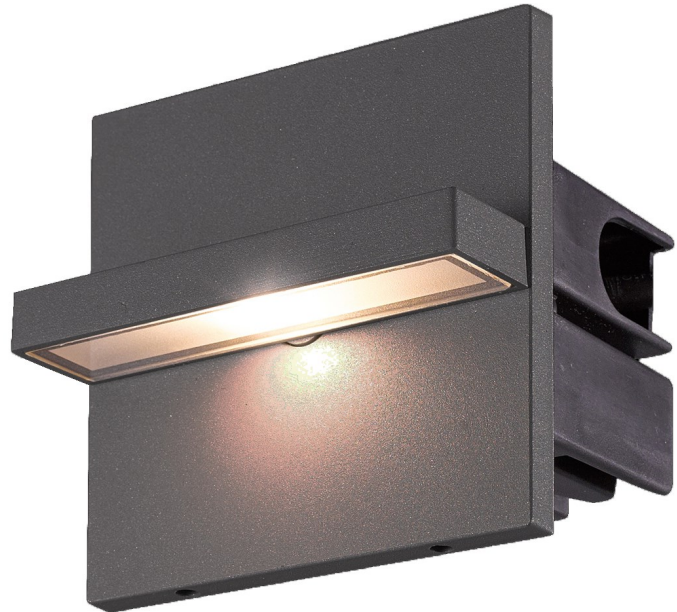

Project Name: _____ Type: _____ Quantity: _____

INTENDED USE

Our adjustable LED outdoor recessed step light is a unique lighting fixture offering quality and durability with a naturally etched finish designed to last. This LED outdoor recessed fixture is adjustable by 300 degrees and is a great solution to accent and create dramatic effect while providing a great source of lighting

FEATURES

- Construction:** Aluminum cast construction
- Finish:** Powder coated Gray
- Lens:** Frosted Polycarbonite
- Driver:** For direct wire applications only. 120V 50/60Hz.
- Voltage:** 120V 50/60Hz
- Wattage:** 3W
- Lumens:** 90lms
- CRI:** 80
- Color Temperature:** 3000K
- Dimming:** Not Dimmable
- Warranty:** 5 Year Carefree for parts & components (Labor not included)
- Rating:** cETLus, Title 24, IP54, Wet Location Approved

Alcon 14055 LED Outdoor Recessed Step Light

ORDERING INFORMATION Example: [14055](#)

Model
14055

COLOR TEMPERATURE GUIDE

2700K	3000K	3500K	4000K	5000K
WARM WHITE	SOFT WHITE GLOW	NEUTRAL GLOW	COOL WHITE GLOW	DAYLIGHT GLOW
friendly personal intimate	soft warm pleasing	sociable inviting non-threatening	neat clean efficient	bright cool alert
HOMES LIBRARIES RESTAURANTS	HOMES HOTEL ROOMS LOBBIES RETAIL STORES	EXECUTIVE OFFICES RECEPTION AREAS SUPERMARKETS	OFFICES CLASSROOMS MASS MERCHANTISERS SHOWROOMS	GRAPHICS INDUSTRY HOSPITALS GALLERIES BEAUTY SALONS
X	✓	X	X	X