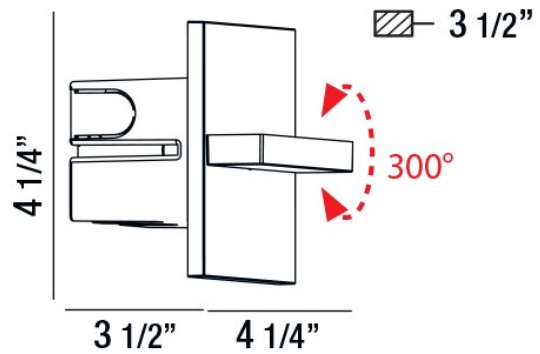

Project Name: _____ Type: _____ Quantity: _____

INTENDED USE

Our adjustable LED outdoor recessed step light is a unique lighting fixture offering quality and durability with a naturally etched finish designed to last. This LED outdoor recessed fixture is adjustable by 300 degrees and is a great solution to accent and create dramatic effect while providing a great source of lighting

FEATURES

- **Construction:** Aluminum cast construction
- **Finish:** Powder coated Gray
- **Lens:** Frosted Polycarbonite
- **Driver:** For direct wire applications only. 120V 50/60Hz.
- **Voltage:** 120V 50/60Hz
- **Wattage:** 3W
- **Lumens:** 90lms
- **CRI:** 80
- **Color Temperature:** 3000K
- **Dimming:** Not Dimmable
- **Warranty:** 5 Year Carefree for parts & components (Labor not included)
- **Rating:** cETLus, Title 24, IP54, Wet Location Approved

Alcon 14055 LED Outdoor Recessed Step Light

ORDERING INFORMATION Example: [14055](#)

Model
14055