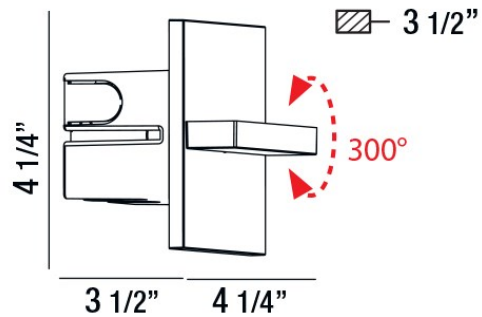

FEATURES

- **Construction:** Aluminum cast construction
- **Finish:** Powder coated Gray
- **Lens:** Frosted Polycarbonite
- **Driver:** For direct wire applications only. 120V 50/60Hz.
- **Voltage:** 120V 50/60Hz
- **Wattage:** 3W
- **Lumens:** 90lms
- **CRI:** 80
- **Color Temperature:** 3000K
- **Dimming:** Not Dimmable
- **Warranty:** 5 Year
- Carefree for parts & components (Labor not included)
- **Rating:** cETLus, Title 24, IP54, Wet Location Approved