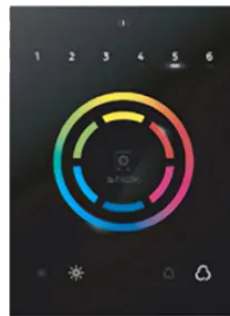

Project Name: _____ Type: _____ Quantity: _____

INTENDED USE

Including a snap-on mounting bracket for an easy installation to T-Bars, our low profile LED T-bar grid light is made from high-quality aluminum. This surface mount profile is manufactured with a frosted diffuser for maximum lumen output and wide beam distribution.

Model	Length	Finish	Color Temperature	Controllers
14027-RGBW	2	WH White	RGB+27K RGB + 2700K	WIFI Mobile Application + WiFi
	4		RGB+30K RGB + 3000K	RF RF Remote Control (White)
	6	BK Black	RGB+40K RGB + 4000K	DMX DMX Wall Control (White)
	8		RGB+50K RGB + 5000K	DMX-W-WIFI DMX Wall Control (White) + WiFi
	2		DMX-B-WIFI DMX Wall Control (Black) + WiFi	
	4			

RF Remote Control
6.38" L x 1.65" W x 0.59" H

Mobile Application + WiFi

DMX Wall Control
5.20" L x 7.09" W x 1.38" H

WiFi-104
iOS + Android

DMX Wall Control + WiFi
5.75" L x 4.17" W x 0.43" H

COLOR TEMPERATURE GUIDE