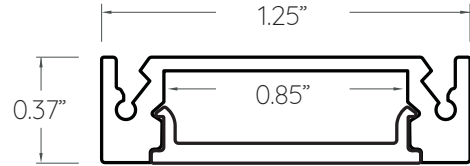

Project Name: _____ Type: _____ Quantity: _____

INTENDED USE

Including a snap-on mounting bracket for an easy installation to T-Bars, our low profile LED T-bar grid light is made from high-quality aluminum. This surface mount profile is manufactured with a frosted diffuser for maximum lumen output and wide beam distribution.

FEATURES

Construction: Aluminum construction with frosted lens.

Installation: Factory assembled for easy and fast installation. Wire is Back-Feed.

Driver: Remote non-dimming transformer is provided home run required at every 16'

Voltage: 24V input

Lumen: 310L per foot

Wattage: 5W per foot

WiFi Controls (iOS/Android):

Mobile App: Easy Home Smart Home

DMX Wall App: WiFi 104

CRI: 90+

Life: 50,000 Hours

Listings: cULus, CA Title 24 JA8, Assembled in USA

Warranty: 5 years carefree for parts & components (labor not included)

Includes 15/16" T-bar mounting brackets