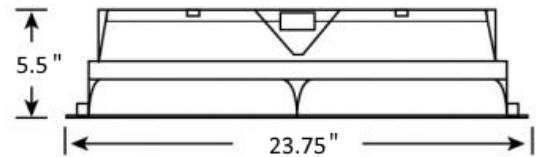

Project Name:

Type:

Quantity:

FIXTURE SPECIFICATIONS

INTENDED USE

Using T8 LED bulbs to deliver clear light, our RFT series parabolic LED troffer offers exceptional performance and versatility for office lighting as well as classrooms, conference rooms, museums, retail outlets, hotels, restaurants, and more. The commercial LED lighting T8 LED bulb troffer light is available in standard lengths of 1x4, 2x2 and 2x4.

AVAILABLE SIZES

1x4 | W 11.75" x L 48" x D 5.5"

2x2 | W 23.75" x L 24" x D 5.5"

2x4 | W 23.75" x L 48" x D 5.5"

FEATURES

Construction: Die-formed and embossed code 22 gauge steel. Louvers are formed in aluminum.

LED: Uses T8 LED lamps (bulbs included)

Mounting: Recessed inverted T-Bar ceilings. Grid mount.

Finish: High reflectance baked white enamel, with black reveal support rails
Installation: Wiring knockouts are provided on back and end of housing. Ballast cover or reflector snaps into place; no tools required for ballast access.

Voltage: 120-277V (50/60 Hz)

CRI: 80+

Life: 50,000 hours

Warranty: 5 years carefree for parts & components (labor not included)

Listings: UL Listed, Suitable for damp location, Assembled in the USA

ORDERING INFORMATION Example: (14015-22-45-35K)

Model	Size	Wattage | Lumens | Louver Cells | Dimming	Color Temp	Options
14015	14 1x4	1x4 Options 36 36 Watts | 2400 lms | 8 Cells (2x4) | 0-10V Dimming	35K	WP
		36N 36 Watts | 4500 lms | 8 Cells (2x4) | Non-Dimming	3500K	6FT Whip, 3/18ga
	22 2x2	2x2 Options 45 45 Watts | 3000 lms | 9 Cells (3x3) | 0-10V Dimming	40K	WP10
		60 60 Watts | 4000 lms | 9 Cells (3x3) | 0-10V Dimming	4000K	6FT Whip, 4/18ga
		45N 45 Watts | 5625 lms | 9 Cells (3x3) | Non-Dimming	50K	EM5
	24 2x4	60N 60 Watts | 7500 lms | 9 Cells (3x3) | Non-Dimming	5000K	5W Remote
		2x4 Options 3612 36W | 4000 lms | 12 Cells (3x4) | 0-10V Dimming		Emergency Battery Backup
		3618 36W | 4000 lms | 18 Cells (3x6) | 0-10V Dimming		EM12
		5418 54W | 6300 lms | 18 Cells (3x6) | 0-10V Dimming		12W Remote
		7218 72W | 8000 lms | 18 Cells (3x6) | 0-10V Dimming		Emergency Battery Backup
		7232 72W | 8000 lms | 32 Cells (4x8) | 0-10V Dimming		
		3612N 36W | 4500 lms | 12 Cells (3x4) | Non-Dimming		
3618N 36W | 4500 lms | 18 Cells (3x6) | Non-Dimming				
5418N 54W | 6750 lms | 18 Cells (3x6) | Non-Dimming				
7218N 72W | 9000 lms | 18 Cells (3x6) | Non-Dimming				
7232N 72W | 9000 lms | 32 Cells (4x8) | Non-Dimming