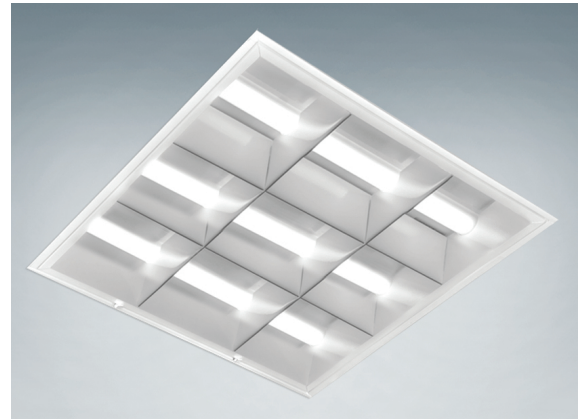

Project Name:

Type:

Quantity:

FIXTURE SPECIFICATIONS

INTENDED USE

Using T8 LED bulbs to deliver clear light, our RFT series parabolic LED troffer offers exceptional performance and versatility for office lighting as well as classrooms, conference rooms, museums, retail outlets, hotels, restaurants, and more. The commercial LED lighting T8 LED bulb troffer light is available in standard lengths of 1x4, 2x2 and 2x4.

AVAILABLE SIZES

1x4 | W 11.75" x L 48" x D 5.5"

2x2 | W 23.75" x L 24" x D 5.5"

2x4 | W 23.75" x L 48" x D 5.5"

FEATURES

Construction: Die-formed and embossed code 22 gauge steel. Louvers are formed in aluminum.

LED: Uses T8 LED lamps (bulbs included)

Mounting: Recessed inverted T-Bar ceilings. Grid mount.

Finish: High reflectance baked white enamel, with black reveal support rails
Installation: Wiring knockouts are provided on back and end of housing. Ballast cover or reflector snaps into place; no tools required for ballast access.

Voltage: 120-277V (50/60 Hz)

CRI: 80+

Life: 50,000 hours

Warranty: 5 years carefree for parts & components (labor not included)

Listings: UL Listed, Suitable for damp location, Assembled in the USA

ORDERING INFORMATION Example: (14015-22-45-35K)

Model	Size	Wattage | Lumens | Louver Cells | Dimming	Color Temp	Options
14015	14 1x4	1x4 Options 36 36 Watts | 2400 lms | 8 Cells (2x4) | 0-10V Dimming	35K	WP
		36N 36 Watts | 4500 lms | 8 Cells (2x4) | Non-Dimming	3500K	6FT Whip, 3/18ga
	22 2x2	2x2 Options 45 45 Watts | 3000 lms | 9 Cells (3x3) | 0-10V Dimming	40K	WP10
		60 60 Watts | 4000 lms | 9 Cells (3x3) | 0-10V Dimming	4000K	6FT Whip, 4/18ga
		45N 45 Watts | 5625 lms | 9 Cells (3x3) | Non-Dimming	50K	EM5
	24 2x4	60N 60 Watts | 7500 lms | 9 Cells (3x3) | Non-Dimming	5000K	5W Remote
		2x4 Options 3612 36W | 4000 lms | 12 Cells (3x4) | 0-10V Dimming		Emergency Battery Backup
		3618 36W | 4000 lms | 18 Cells (3x6) | 0-10V Dimming		EM12
		5418 54W | 6300 lms | 18 Cells (3x6) | 0-10V Dimming		12W Remote
		7218 72W | 8000 lms | 18 Cells (3x6) | 0-10V Dimming		Emergency Battery Backup
		7232 72W | 8000 lms | 32 Cells (4x8) | 0-10V Dimming		
		3612N 36W | 4500 lms | 12 Cells (3x4) | Non-Dimming		
3618N 36W | 4500 lms | 18 Cells (3x6) | Non-Dimming				
5418N 54W | 6750 lms | 18 Cells (3x6) | Non-Dimming				
7218N 72W | 9000 lms | 18 Cells (3x6) | Non-Dimming				
7232N 72W | 9000 lms | 32 Cells (4x8) | Non-Dimming