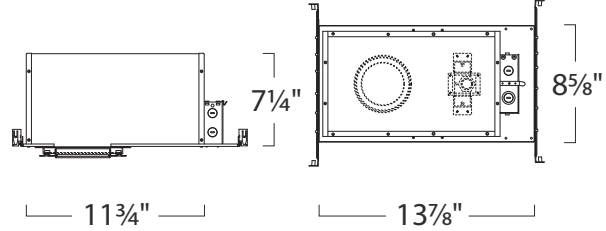

Project Name:

Type:

Quantity:

FIXTURE SPECIFICATIONS

INTENDED USE

The **Illusione 4 Inch Architectural LED Recessed Light Fixture** provides a soft glow and warm ambiance while maintaining a strong lumen performance. The Illusione is an ideal option for commercial and high-end residential applications.

W 3-3/4" x **L** 2-1/4" x **H** 3-3/4"

PRODUCT FAMILY

- 14013-P** | Trimless Pinhole Light
- 14013-R** | Flanged Reflector Cone
- 14013-S** | Trimless Slot Light
- 14013-W** | Trimless Wall Wash

THIS PRODUCT IS ONLY TO BE INSTALLED BY A QUALIFIED TECHNICIAN IN ACCORDANCE WITH NATIONAL AND LOCAL ELECTRICAL CODES.

Finish: White only

Installation: Housing suitable for new construction installations

Housing: Adjustable socket plate allows for different lamp types

Mounting: (2) 24" Adjustable hanger bars with 90° repositioning ability