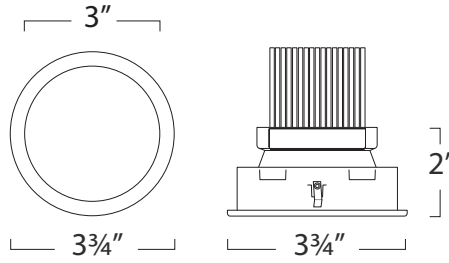

Project Name:

Type:

Quantity:

FIXTURE SPECIFICATIONS

INTENDED USE

The **Illusione 4 Inch Architectural LED Recessed Light Fixture** provides a soft glow and warm ambiance while maintaining a strong lumen performance. The Illusione is an ideal option for commercial and high-end residential applications.

W 3-3/4" x **L** 2-1/4" x **H** 3-3/4"

PRODUCT FAMILY

- 14013-P** | Trimless Pinhole Light
- 14013-R** | Flanged Reflector Cone
- 14013-S** | Trimless Slot Light
- 14013-W** | Trimless Wall Wash

THIS PRODUCT IS ONLY TO BE INSTALLED BY A QUALIFIED TECHNICIAN IN ACCORDANCE WITH NATIONAL AND LOCAL ELECTRICAL CODES.

Finish: White only

Installation: Housing suitable for new construction installations

Housing: Adjustable socket plate allows for different lamp types

Mounting: (2) 24" Adjustable hanger bars with 90° repositioning ability