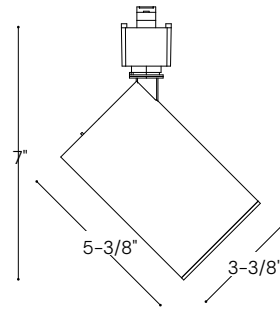

PRODUCT FAMILY

13000-TC	Track Channel
13000-LC	Linear Connector
13000-OA	Outlet Adapter
13000-SC	Slope Ceiling Track Adapter
13000-TB	T-Bar End Feed
13000-FC	Floating Canopy Connector
13000-EC	End Cap
13000-LC	Live End with Canopy
13000-LE	Live End
13000-L	L-Connector
13000-T	T-Connector
13000-X	X-Connector
13000-MC	Mini Connector
13000-CP	Cord and Plug Connector
13000-PA	Pendant Adapter
13000-CC	Conduit Connector
13000-CK	Conduit Continuation Kit

FEATURES

- Construction:** Die-cast aluminum construction
- Lens:** Clear Glass
- Voltage:** 120V
- Wattage:** 20W
- Lumens:** ~1450L (Please refer to lumen chart)
- Color Temperature Selectable:** Color temperature switch capable of producing 3000K, 3500K, 4000K color temperatures.
- CRI:** 90+
- Dimming:** Triac or ELV
- Adjustability:** 359° horizontal and 90° vertical adjustment
- Warranty:** 5 Years Carefree for Parts & Components (Labor Not Included)
- Listings:** cULus Listed for dry locations, CA Title 24 JA8-2019, FCC Compliant

HL
Honeycomb
Louver Accessory

BB/WB
Black/White
Barndoor
Accessory

Lumen Chart

Lumens	CCT
1385lm	3000K
1440lm	3500K
1486lm	4000K

ORDERING INFORMATION Example: (13312-WH-S-H-BB)

Model	Finish	Beam Spread	Track Style	Accessories
13312	WH White	S 28° Spot	H H-Style	BB Black Barndoor
	BK Black	NF 39° Narrow Flood	J J-Style	WB White Barndoor
		F 56° Flood	L L-Style	HL Honeycomb Louver
				FL Frosted Lens