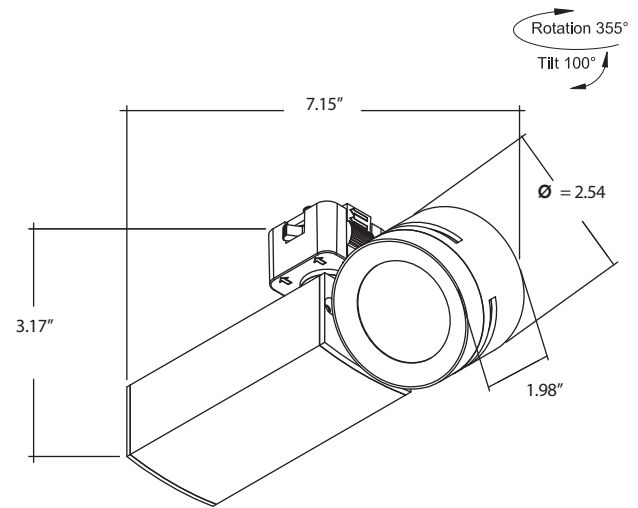

FIXTURE SPECIFICATIONS

INTENDED USE

The specification grade 13309 LED Adjustable Track Light delivers direct track lighting to commercial, hospitality and residential interior ceiling track lighting applications. Architecturally styled LED track lights feature small, unobtrusive size and are highly adjustable. Our modern LED track light fixture designs offer excellent illumination, exceptional performance and versatility in offices, classrooms, conference rooms, museums, retail outlets, hotels, restaurants, and more.

PRODUCT FAMILY

- 13000-TC Track Channel
- 13000-LC Linear Connector
- 13000-OA Outlet Adapter
- 13000-SC Slope Ceiling Track Adapter
- 13000-TB T-Bar End Feed
- 13000-FC Floating Canopy Connector
- 13000-EC End Cap
- 13000-LC Live End with Canopy
- 13000-LE Live End
- 13000-L L-Connector
- 13000-T T-Connector
- 13000-X X-Connector
- 13000-MC Mini Connector
- 13000-CP Cord and Plug Connector
- 13000-PA Pendant Adapter
- 13000-CC Conduit Connector
- 13000-CK Conduit Continuation Kit

FEATURES

- Construction:** Solid die-cast aluminum
- Adjustability:** 100° Adjustable Track head with 355° rotation
- Wattage:** 12.5W
- Lumens:** 700lm
- Installation:** H-Track; all tracks have adjustable adapters for use with single or two-circuit tracks
- CRI:** 80+
- LED Life:** 50,000 Hours
- Dimming:** TRIAC and ELV
- Warranty:** 5 Years Carefree for Parts & Components (Labor Not Included)
- Listings:** cULus, RoHS Compliant