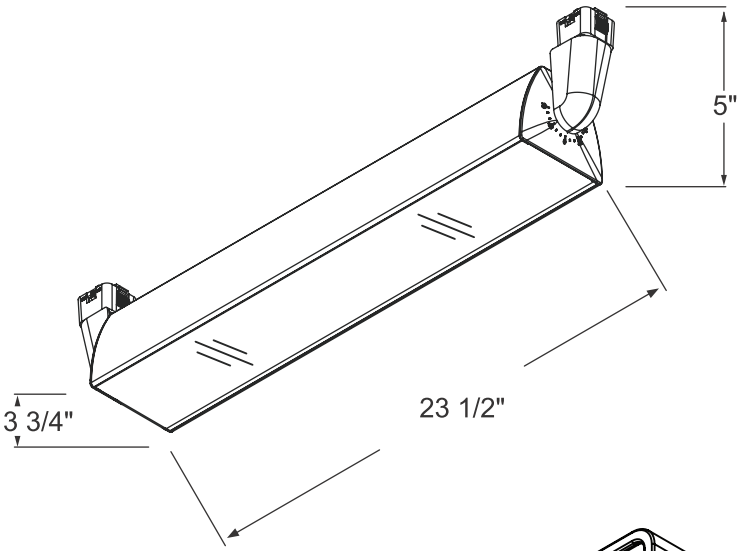

FIXTURE SPECIFICATIONS

INTENDED USE

Alcon Lighting's 13126 linear LED museum track light fixture provides high C.R.I (color rendering index) to display art more accurately which makes it an ideal solution for retail lighting applications and art display.

PRODUCT FAMILY

- 13000-TC Track Channel
- 13000-LC Linear Connector
- 13000-OA Outlet Adapter
- 13000-SC Slope Ceiling Track Adapter
- 13000-TB T-Bar End Feed
- 13000-FC Floating Canopy Connector
- 13000-EC End Cap
- 13000-LC Live End with Canopy
- 13000-LE Live End
- 13000-L L-Connector
- 13000-T T-Connector
- 13000-X X-Connector
- 13000-MC Mini Connector
- 13000-CP Cord and Plug Connector
- 13000-PA Pendant Adapter
- 13000-CC Conduit Connector
- 13000-CK Conduit Continuation Kit

ADDITIONAL FEATURES

- All track heads except HID have adjustable track adapter to allow for use with single circuit and double circuit tracks
- Wall Wash
- Die-cast Aluminum Driver Housing
- 90° vertical adjustment
- Polycarbonate adaptor with copper conductor
- 120V Single or Double Circuit Track
- Lamp: Philip's Lumiled LED array, CRI 80
- Wattage: 60W
- Color Temperature option: 3000K at 4800 lm or 4000K at 5000 lm
- Beam Spread: °
- LED Driver: 120V AC, dimmable
- Life-span: 50,000 hours
- Labels: U.L. listed
- Warranty: 5 years limited