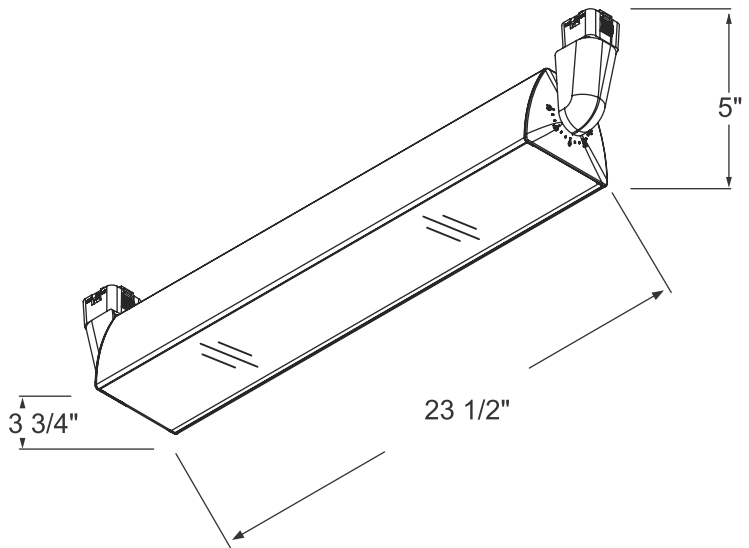

FEATURES & SPECIFICATIONS

INTENDED USE

Alcon Lighting's 13126 linear LED museum track light fixture provides high C.R.I (color rendering index) to display art more accurately which makes it an ideal solution for retail lighting applications and art display.

ADDITIONAL FEATURES

- All track heads except HID have adjustable track adapter to allow for use with single circuit and double circuit tracks
- Wall Wash
- Die-cast Aluminum Driver Housing
- 90° vertical adjustment
- Polycarbonate adaptor with copper conductor
- 120V Single or Double Circuit Track
- Lamp: Philip's Lumiled LED array, CRI 80
- Wattage: 60W
- Color Temperature option: 3000K at 4800 lm or 4000K at 5000 lm
- Beam Spread: 100°
- LED Driver: 120V AC, dimmable
- Life-span: 50,000 hours
- Labels: U.L. listed
- Warranty: 5 years limited

Listings:

Ordering Information:

Example: (13126-40-W)

Model	Color Temp.	Finish
13126	30 3000K, 60W 4800 Lumen	W White
	40 4000K, 60W 5000 Lumen	B Black

13126 Fixed Connector 24 Inch LED Wall Wash Track Fixture with 90° Vertical Adjustment