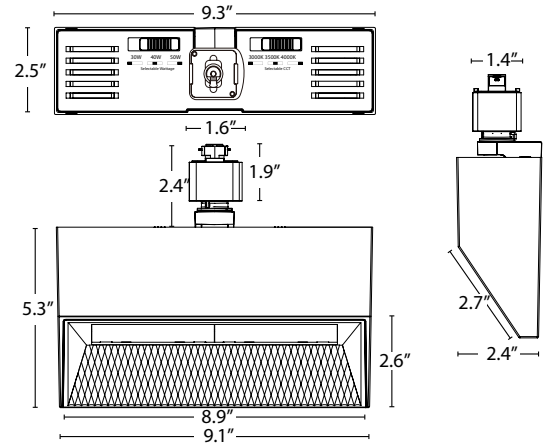

Type:                      Quantity:

**FIXTURE SPECIFICATIONS**
**INTENDED USE**

This attractive wall wash LED tracklight can be created to specification. The architectural-grade product features field-adjustable wattage and color temperature, making the light a versatile option for today's commercial and retail spaces. Reflect light to illuminate art. Or display what you seek to showcase with elegance.

**FEATURES**

- Construction:** Black Finished Aluminum Housing
- Wattage (Lumen) Switching:** 30W / 40W / 50W (2781L, 3880L, 5048L)
- Color Temperature Switching:** 3000K / 3500K / 4000K
- Voltage:** 120V
- CRI:** 90+
- Beam Spread:** 90° x 60°
- Dimming:** Triac/ELV Dimming
- Life:** 50,000 Hours
- Power Factor:** 0.9
- Total Harmonic Distortion:** 2.5
- Warranty:** 5 Years carefree for parts & components (labor not included)
- Listings:** ETL, RoHS

**ADJUSTABLE LIGHTING DIRECTION**

360° Rotation

90° Pivot

**H TRACK TYPE**

**H TYPE FIXTURE FITTING**

**ORDERING INFORMATION** Example: (13105-BK)

Model	Finish
<b>13105</b>	<b>BK</b> Black <b>WH</b> White