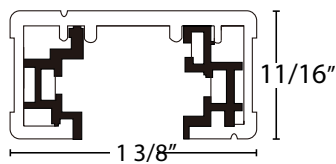

Type:                      Quantity:

**FIXTURE SPECIFICATIONS**
**INTENDED USE**

This attractive wall wash LED tracklight can be created to specification. The architectural-grade product features field-adjustable wattage and color temperature, making the light a versatile option for today's commercial and retail spaces. Reflect light to illuminate art. Or display what you seek to showcase with elegance.

**FEATURES**

- Construction:** Black Finished Aluminum Housing
- Wattage (Lumen) Switching:** 30W / 40W / 50W (2781L, 3880L, 5048L)
- Color Temperature Switching:** 3000K / 3500K / 4000K
- Voltage:** 120V
- CRI:** 90+
- Beam Spread:** 90° x 60°
- Dimming:** Triac/ELV Dimming
- Life:** 50,000 Hours
- Power Factor:** 0.9
- Total Harmonic Distortion:** 2.5
- Warranty:** 5 Years carefree for parts & components (labor not included)
- Listings:** ETL, RoHS

**ADJUSTABLE LIGHTING DIRECTION**

360° Rotation

90° Pivot

**H TRACK TYPE**

**H TYPE FIXTURE FITTING**

**ORDERING INFORMATION** Example: (13105-BK)

Model	Finish
<b>13105</b>	<b>BK</b> Black <b>WH</b> White