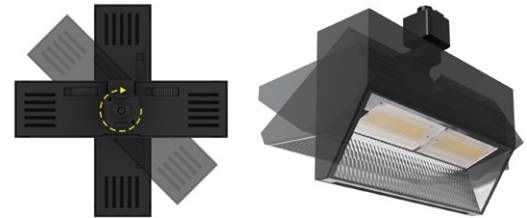

Type:                      Quantity:

**FIXTURE SPECIFICATIONS**
**INTENDED USE**

This attractive wall wash LED tracklight can be created to specification. The architectural-grade product features field-adjustable wattage and color temperature, making the light a versatile option for today's commercial and retail spaces. Reflect light to illuminate art. Or display what you seek to showcase with elegance.

**FEATURES**

- Construction:** Black Finished Aluminum Housing
- Wattage (Lumen) Switching:** 30W / 40W / 50W (2781L, 3880L, 5048L)
- Color Temperature Switching:** 3000K / 3500K / 4000K
- Voltage:** 120V
- CRI:** 90+
- Beam Spread:** 90° x 60°
- Dimming:** Triac/ELV Dimming
- Life:** 50,000 Hours
- Power Factor:** 0.9
- Total Harmonic Distortion:** 2.5
- Warranty:** 5 Years carefree for parts & components (labor not included)
- Listings:** ETL, RoHS

**ADJUSTABLE LIGHTING DIRECTION**

360° Rotation

90° Pivot

**H TRACK TYPE**

**H TYPE FIXTURE FITTING**

**ORDERING INFORMATION** Example: (13105-BK)

Model	Finish
<b>13105</b>	<b>BK</b> Black <b>WH</b> White