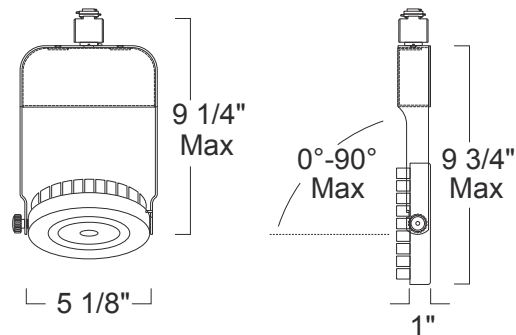

FIXTURE SPECIFICATIONS

INTENDED USE

The specification grade Morgan Architectural LED Track Lighting Spot Light or Wall Wash Fixture delivers direct wall wash ceiling track lighting to commercial, hospitality and residential interior track lighting applications. Our modern LED track lighting designs offer excellent illumination, exceptional performance and versatility in offices, classrooms, conference rooms, museums, retail outlets, hotels, restaurants, and more.

FEATURES

- Adjustably:** Highly adjustable, 358° Rotation/0°-90° Gimbal. Knurled locking knobs insure firm positioning.
- Voltage:** 120VAC
- Wattage:** 16 Watts
- Lumens:** 1200lms
- CRI:** 90+
- Warranty:** 3 Years Carefree for Parts & Components (Labor Not Included)
- Listings:** UL, cETL Listed, Assembled in USA

For use with standard H-Style single circuit and 2 circuit track

ORDERING INFORMATION Example: [\(13100-WH-25-30K-TRIAC\)](#)

Model	Finish	Beam Spread	Color Temperature	Dimming
13100	WH White	25 25° Narrow Flood	30K 3000K	(Blank) No Dimming
	BK Black	45 45° Flood	35K 3500K	TRIAC Triac/Incadecent Dimming
	SL Silver	60 60° Wide Flood		