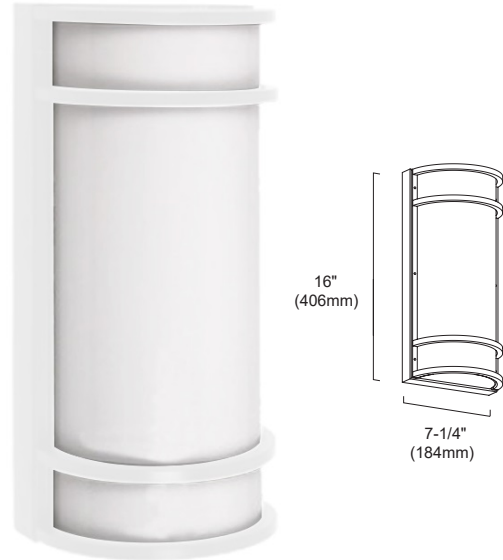

Project Name:

Type:

Quantity:

**FIXTURE SPECIFICATIONS**

**INTENDED USE**

Our wet location-rated LED wall sconce, finished in white, antimicrobial paint, mounts to a standard electrical junction box. This new product, made in America with a frosted, acrylic glass lens, 80+ Color Rendering Index (CRI) and powered by 120 to 277 voltage (50/60 Hz), is ideal for today's lobby, hallway or stairwell and hospital room. Made in the USA.

**FEATURES**

- Voltage:** 120-277V, 50/60 Hz
- Mounting:** Mounts to standard electrical junction box
- CRI:** 80+
- Finish:** White antimicrobial finish
- Lens:** Frosted acrylic glass
- Ambient Operating Temperature:** 22°F (-30°C) ~ 122°F (50°C)
- Life:** 60,000 Hours
- Warranty:** 5 Years carefree for parts & components (Labor Not Included)
- Listing:** UL listed, Made in USA, ARRA compliant, Wet Location, UL 94 HB Flame Class Rated

12524-14L			
Illuminance at a Distance			
	Center Beam FC	Beam Width	
1.3FT	12.9 FC	3.9 FT	2.6 FT
2.7FT	2.98 FC	8.1 FT	5.3 FT
4.0FT	1.36 FC	12.1 FT	7.9 FT
5.3FT	0.77 FC	16.0 FT	10.4 FT
6.7FT	0.48 FC	20.2 FT	13.2 FT
8.0FT	0.34 FC	24.1 FT	15.8 FT

■ Vert. Spread: 112.9°  
■ Horiz. Spread: 89.1°

12524-20L			
Illuminance at a Distance			
	Center Beam FC	Beam Width	
1.3FT	17.6 FC	3.9 FT	2.6 FT
2.7FT	4.07 FC	8.1 FT	5.3 FT
4.0FT	1.85 FC	12.1 FT	7.9 FT
5.3FT	1.06 FC	16.0 FT	10.4 FT
6.7FT	0.66 FC	20.2 FT	13.2 FT
8.0FT	0.46 FC	24.1 FT	15.8 FT