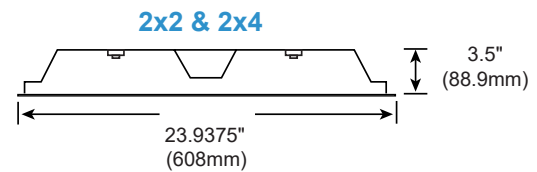

Project Name:

Type:

Quantity:

FIXTURE SPECIFICATIONS

INTENDED USE

Our antimicrobial, low-profile recessed LED troffer light incorporates a durable, commercial-grade design with antimicrobial white paint to resist bacteria, rust and corrosion. Perfect for commercial applications, such as offices, medical facilities, gyms and warehouses, the fully enclosed high-output LED light provides up to 13,000 lumens in either of its 1-foot x 4-foot, 2-foot x 2-foot or 2-foot x 4-ft dimensions. This recessed ceiling LED troffer is also available for surface-mount applications. Available with Lutron Vive, Wattstopper, IR-TEC, EasySense and color-changing RGB+W. Assembled in the USA, our troffer ceiling light is equipped with Philips Xitanium 0-10V dimming.

FEATURES

Construction: Die-formed and welded 22-gauge cold rolled steel

Wet Location: Sealed with gaskets between the lens, door frame and housing guard against moisture

Mounting: Mounts to T-Bar ceiling

Lens: Glare-free snap-in frosted acrylic for even distribution

Voltage: 120-277V

Finish: White antimicrobial finish

Life: 54,000 hours

Warranty: 5 years (static colors) and 2 years (tunable white) carefree for parts & components (labor not included)

Listings: cULus Listed for Wet Location (covered ceilings only), DLC, LM79, CEC Compliant EM, Assembled in the USA