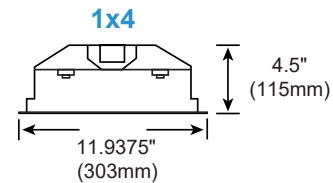

Project Name:

Type:

Quantity:

FIXTURE SPECIFICATIONS

INTENDED USE

Our antimicrobial, low-profile recessed LED troffer light incorporates a durable, commercial-grade design with antimicrobial white paint to resist bacteria, rust and corrosion. Perfect for commercial applications, such as offices, medical facilities, gyms and warehouses, the fully enclosed high-output LED light provides up to 13,000 lumens in either of its 1-foot x 4-foot, 2-foot x 2-foot or 2-foot x 4-ft dimensions. This recessed ceiling LED troffer is also available for surface-mount applications. Available with Lutron Vive, Wattstopper, IR-TEC, EasySense and color-changing RGB+W. Assembled in the USA, our troffer ceiling light is equipped with Philips Xitanium 0-10V dimming.

FEATURES

Construction: Die-formed and welded 22-gauge cold rolled steel

Wet Location: Sealed with gaskets between the lens, door frame and housing guard against moisture

Mounting: Mounts to T-Bar ceiling

Lens: Glare-free snap-in frosted acrylic for even distribution

Voltage: 120-277V

Finish: White antimicrobial finish

Life: 54,000 hours

Warranty: 5 years (static colors) and 2 years (tunable white) carefree for parts & components (labor not included)

Listings: cULus Listed for Wet Location (covered ceilings only), DLC, LM79, CEC Compliant EM, Assembled in the USA