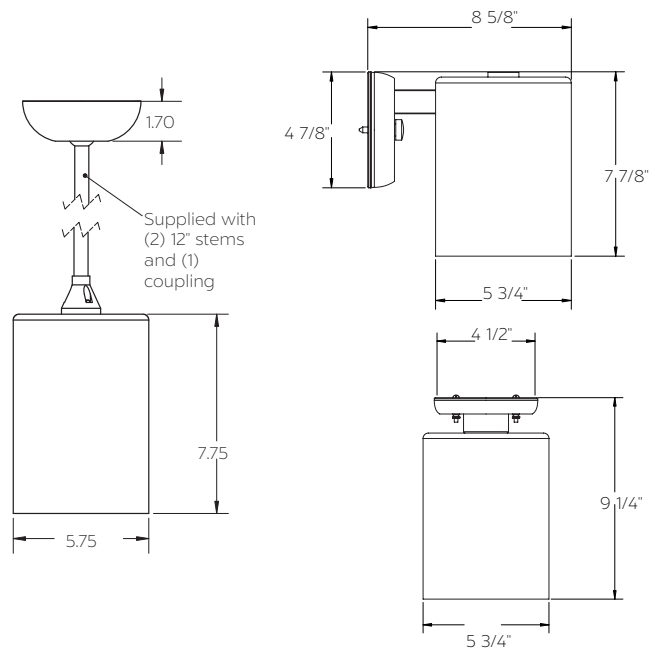

Project Name: _____ Type: _____ Quantity: _____

INTENDED USE

The 12400-6 Architectural LED Pendant-Mount Direct Down Light is designed for higher wattage capabilities and indoor and outdoor use. The 12400-6 is an ideal solution for commercial areas and displays.

FEATURES

Construction: 6061 marine grade corrosion resistant aluminum

Beam Angle: 120°

Voltage: 120V (50/60 Hz)

Wattage: 10W

Dimmable: TRIAC/ELV for static white color temp

RGBW Controller: The RGBW lamp is controlled via the the Stellar WI-FI App. RGBW lamp is capable of producing 16 million colors as well as white color temperatures ranging from 2700K-6500K. Dimming is also controlled via the Stellar WI-FI App.

Operating Frequency: 120 Hz

CRI: 80

Life: 50,000 Hours (L70)

Listings: UL listed for damp locations, Made in USA

Warranty: 5 years carefree for parts and components (labor not included)

ORDERING INFORMATION Example: (12400-6-P-30K-WH-DS)

Model	Mounting	LED	Finish	Mounting¹	Options
12400-6	S P W Surface Pendant Wall	27K 2700K | 864 Lum 30K 3000K | 960 Lum 35K 3500K | 1120 Lum 40K 4000K | 1280 Lum RGBW RGBW | 1100 Lum	WH White BK Black GY Grey BR Bronze SA Satin Aluminum GR Green SB Satin Brass AB Antique Brass R Rust	DS 24" Stem S 24" Sloped Ceiling Stem DC-W 36" White Cord DC-B 36" Black Cord	AG² Anti-Glare DS³ Dark Sky

Stellar WI-FI (RGBW App)
Available for
[iOS](#) and
[Android](#)

¹ Only required for Pendant Mounting
² Frosted LED Lens
³ Housing will be within an inch taller with a black powder coated interior