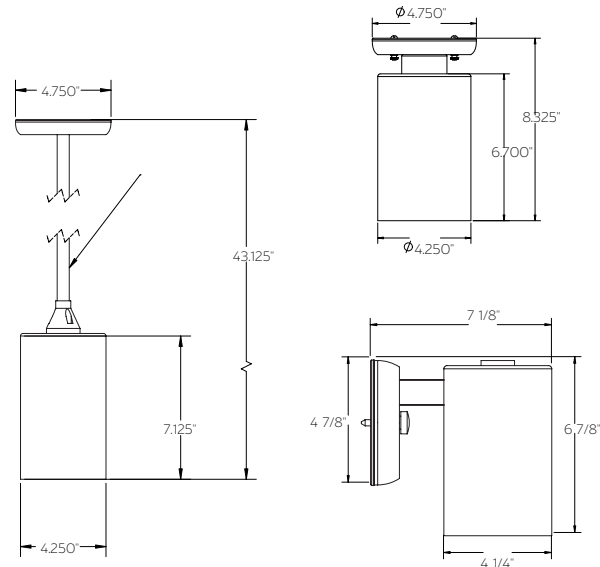

ORDERING INFORMATION Example: (12400-S-27K-SA-ST2-DS)

Model	Mounting	LED	Finish	Pendant Mounting ¹	Options
12400-4	S Surface P Pendant W Wall	27K 2700K 864 Lum 30K 3000K 960 Lum 35K 3500K 1120 Lum 40K 4000K 1280 Lum RGBW RGBW 1100 Lum	WH White BK Black GY Grey BR Bronze SA Satin Aluminum GR Green SB Satin Brass AB Antique Brass R Rust	ST2 2' Stem SST2 2' Sloped Ceiling Stem C3W 3' White Cord C3B 3' Black Cord	AG ² Anti-Glare DS ³ Dark Sky