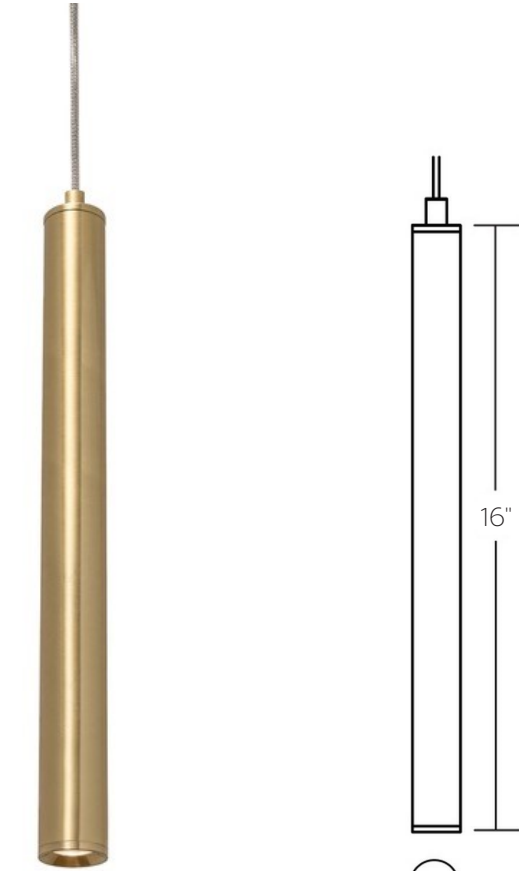

Project Name: _____ Type: _____ Quantity: _____

INTENDED USE

The 12335 pendant features a metal cylinder construction with either gold, black or silver finish. Including a 9 ft. adjustable cord our LED tube pendant also features 120V Triac/ELV & 120V-277V 0-10V dimming.

FEATURES

- Construction:** Steel tube body
- Lens:** Clear glass
- Cord:** Includes a 9 ft. field adjustable cord
- Mounting:** Fixture mounts to a standard junction box (not included)
- Voltage:** 120-277 VAC 60 HZ
- Color Temperature:** 3000K
- Source Lumens:** 800L
- Delivered Lumens:** 500L
- Wattage:** 9W
- CRI:** 90+
- Life:** 50,000 Hours
- Driver:** 0-10V dimming @ 120-277V, TRIAC and ELV dimming @ 120V only
- Listings:** cETLus listed for indoor damp locations
- Warranty:** 5 Years Carefree for Parts & Components (Labor Not Included)

Gold Finish

1-1/4" DIA

Black Finish

Silver Finish + underside view

ORDERING INFORMATION Example: (12335-GO)

Model	Finish
12335	GO Gold
	BK Black
	SL Silver

Alcon Lighting 12335 Architectural LED Tube Round Suspension Light Fixture