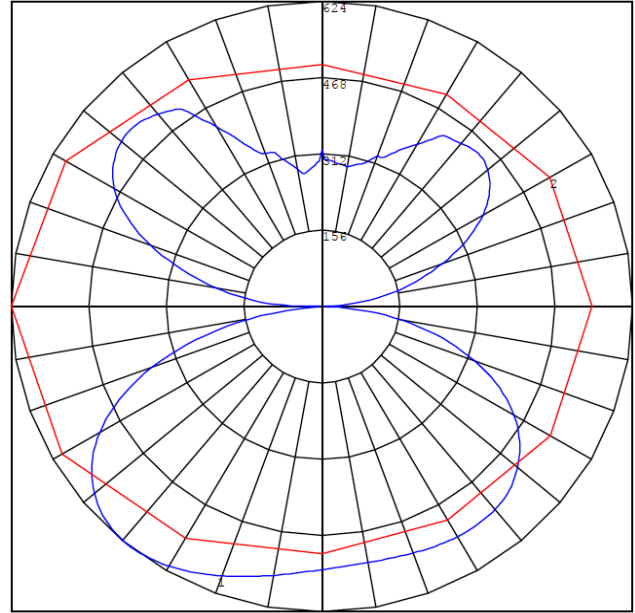

FEATURES

- Construction:** Die-cast Aluminum housing
- Suspension length:** 10 foot adjustable aircraft cable
- Lens:** Decorative prismatic polycarbonate
- Voltage:** 120-277V 50/60Hz
- Power Factor:** >0.95
- Efficacy:** 110LM/W
- CRI:** 80
- Life:** 50,000 Hours
- Wattage:** 40 Watts
- Lumens:** 2100 Direct / 2100 Indirect
- Color Temperature:** 3500K/4000K/5000K field adjustable color temperature switch
- Driver:** 0-10V Dimming
- Operating Temperature:** -13°F ~ 104°F
- Warranty:** 5 Years Carefree for Parts & Components (Labor Not Included)
- Listings:** UL, DLC, LM79 & LM80 Tested, IP20 Rated.

22 4/5"(D) x 22 4/5"(H) x 2/3"(W)
Canopy Dimensions: 8" x 1-3/4"

Alcon Lighting 12290 23-Inch Decorative Disk Up and Down Light

ORDERING INFORMATION Example: (12290)

Model

12290

PHOTOMETRY

12290

BUD Rating: B1-U5-G1