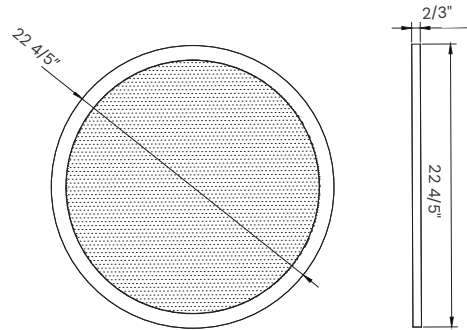

FEATURES

- Construction:** Die-cast Aluminum housing
- Suspension length:** 10 foot adjustable aircraft cable
- Lens:** Decorative prismatic polycarbonate
- Voltage:** 120-277V 50/60Hz
- Power Factor:** >0.95
- Efficacy:** 110LM/W
- CRI:** 80
- Life:** 50,000 Hours
- Wattage:** 40 Watts
- Lumens:** 2100 Direct / 2100 Indirect
- Color Temperature:** 3500K/4000K/5000K field adjustable color temperature switch
- Driver:** 0-10V Dimming
- Operating Temperature:** -13°F ~ 104°F
- Warranty:** 5 Years Carefree for Parts & Components (Labor Not Included)
- Listings:** UL, DLC, LM79 & LM80 Tested, IP20 Rated.

22 4/5"(D) x 22 4/5"(H) x 2/3"(W)
Canopy Dimensions: 8" x 1-3/4"

Alcon Lighting 12290 23-Inch Decorative Disk Up and Down Light

ORDERING INFORMATION Example: (12290)

Model

12290

PHOTOMETRY

12290

BUD Rating: B1-U5-G1