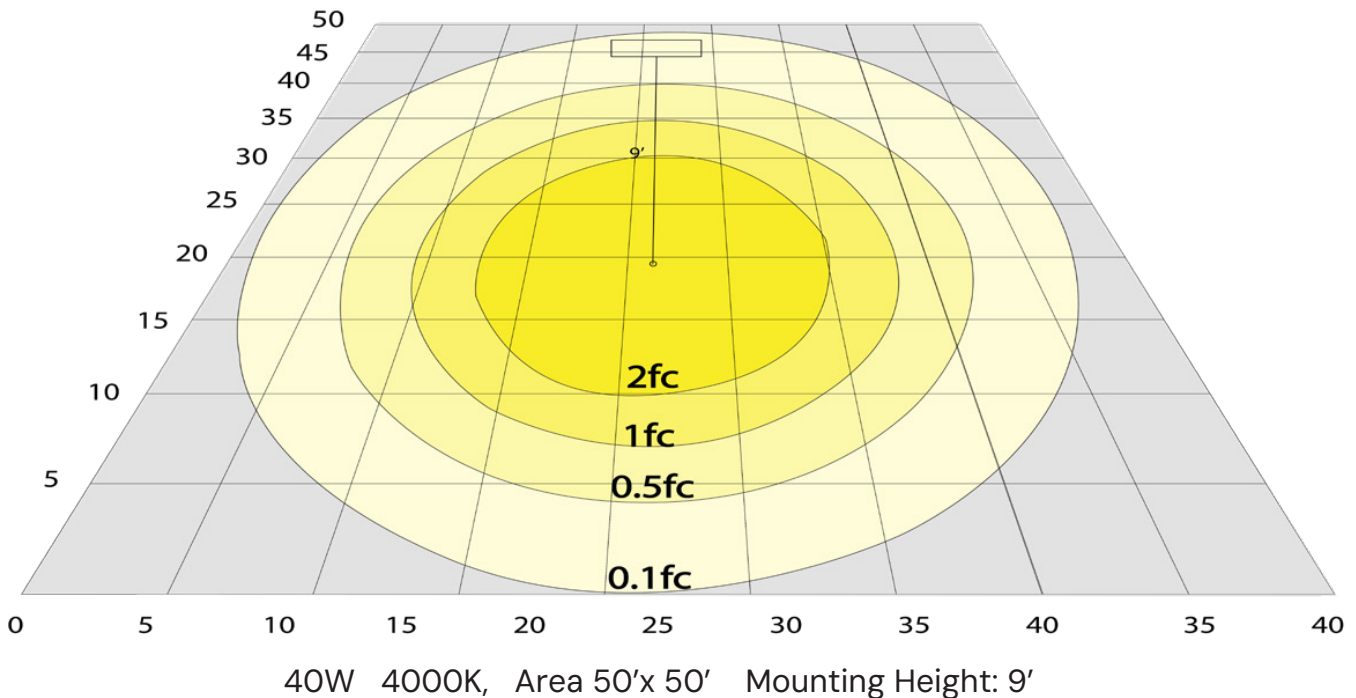

FEATURES

- Construction:** Die-cast Aluminum housing
- Suspension length:** 10 foot adjustable aircraft cable
- Lens:** Decorative prismatic polycarbonate
- Voltage:** 120-277V 50/60Hz
- Power Factor:** >0.95
- Efficacy:** 110LM/W
- CRI:** 80
- Life:** 50,000 Hours
- Wattage:** 40 Watts
- Lumens:** 2100 Direct / 2100 Indirect
- Color Temperature:** 3500K/4000K/5000K field adjustable color temperature switch
- Driver:** 0-10V Dimming
- Operating Temperature:** -13°F ~ 104°F
- Warranty:** 5 Years Carefree for Parts & Components (Labor Not Included)
- Listings:** UL, DLC, LM79 & LM80 Tested, IP20 Rated.

22 4/5"(D) x 22 4/5"(H) x 2/3"(W)
Canopy Dimensions: 8" x 1-3/4"

Alcon Lighting 12290 23-Inch Decorative Disk Up and Down Light

ORDERING INFORMATION Example: (12290)

Model

12290

PHOTOMETRY

12290

BUD Rating: B1-U5-G1

COLOR TEMPERATURE GUIDE

2700K	3000K	3500K	4000K	5000K
WARM WHITE	SOFT WHITE GLOW	NEUTRAL GLOW	COOL WHITE GLOW	DAYLIGHT GLOW
friendly personal intimate	soft warm pleasing	sociable inviting non-threatening	neat clean efficient	bright cool alert
HOMES LIBRARIES RESTAURANTS	HOMES HOTEL ROOMS LOBBIES RETAIL STORES	EXECUTIVE OFFICES RECEPTION AREAS SUPERMARKETS	OFFICES CLASSROOMS MASS MERCHANDISERS SHOWROOMS	GRAPHICS INDUSTRY HOSPITALS GALLERIES BEAUTY SALONS
X	X	✓	✓	✓