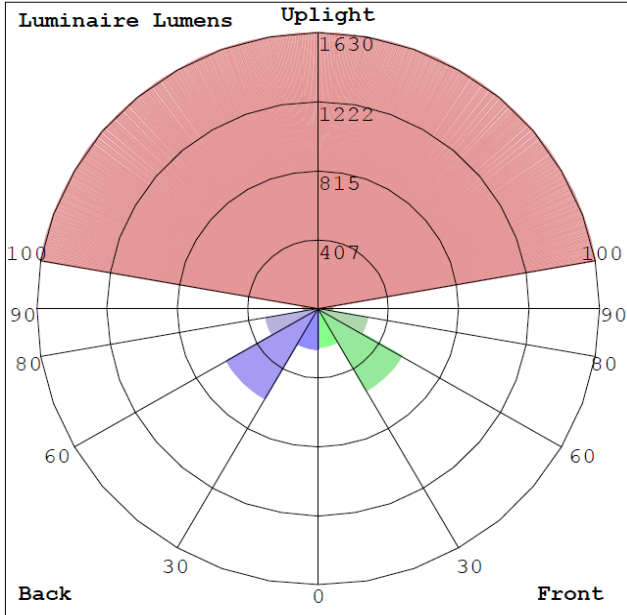

FEATURES

- Construction:** Die-cast Aluminum housing
- Suspension length:** 10 foot adjustable aircraft cable
- Lens:** Decorative prismatic polycarbonate
- Voltage:** 120-277V 50/60Hz
- Power Factor:** >0.95
- Efficacy:** 110LM/W
- CRI:** 80
- Life:** 50,000 Hours
- Wattage:** 40 Watts
- Lumens:** 2100 Direct / 2100 Indirect
- Color Temperature:** 3500K/4000K/5000K field adjustable color temperature switch
- Driver:** 0-10V Dimming
- Operating Temperature:** -13°F ~ 104°F
- Warranty:** 5 Years Carefree for Parts & Components (Labor Not Included)
- Listings:** UL, DLC, LM79 & LM80 Tested, IP20 Rated.

22 4/5"(D) x 22 4/5"(H) x 2/3"(W)
Canopy Dimensions: 8" x 1-3/4"

Alcon Lighting 12290 23-Inch Decorative Disk Up and Down Light

ORDERING INFORMATION Example: (12290)

Model

12290

PHOTOMETRY

12290

BUD Rating: B1-U5-G1

COLOR TEMPERATURE GUIDE

2700K	3000K	3500K	4000K	5000K
WARM WHITE	SOFT WHITE GLOW	NEUTRAL GLOW	COOL WHITE GLOW	DAYLIGHT GLOW
friendly personal intimate	soft warm pleasing	sociable inviting non-threatening	neat clean efficient	bright cool alert
HOMES LIBRARIES RESTAURANTS	HOMES HOTEL ROOMS LOBBIES RETAIL STORES	EXECUTIVE OFFICES RECEPTION AREAS SUPERMARKETS	OFFICES CLASSROOMS MASS MERCHANDISERS SHOWROOMS	GRAPHICS INDUSTRY HOSPITALS GALLERIES BEAUTY SALONS
X	X	✓	✓	✓