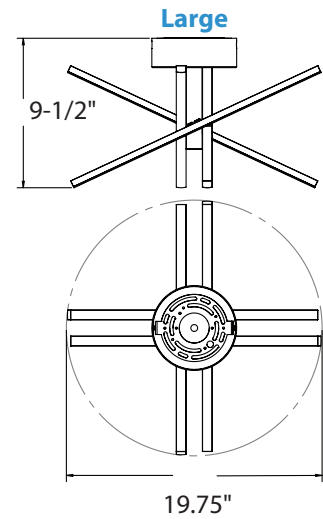

FIXTURE SPECIFICATIONS

INTENDED USE

Ideal for residential, hospitality and commercial applications, the flush surface-mounted LED downlight emits soft, purposeful illumination. Finished in your choice of brass, chrome or black.

FEATURES

- Construction:** 22-gauge stamped steel
- Mounting:** Standard mounting holes and hardware included. The canopy fits over a standard junction box
- Lens:** Frosted acrylic diffuser
- CRI:** 90
- Voltage:** 120 VAC / 60 Hz
- Dimming:** Triac/ELV
- Color Temperature:** 3000K Soft White
- Life:** 50,000 Hours
- Warranty:** 5 Years Carefree for Parts & Components (Labor Not Included)
- Listing:** cETLus listed for indoor damp locations

Polished Chrome Finish

Satin Brass Finish

Black Finish

ORDERING INFORMATION Example: (12289-MD-BK)

Model	Diameter Wattage Lumen	Finish
12289	MD 15" 25W 2500L	BK Black
	LG 19.75" 32W 3200L	SB Satin Brass PC Polished Chrome