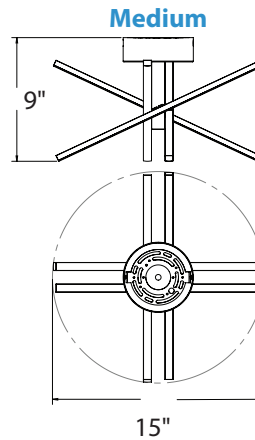

FIXTURE SPECIFICATIONS

INTENDED USE

Ideal for residential, hospitality and commercial applications, the flush surface-mounted LED downlight emits soft, purposeful illumination. Finished in your choice of brass, chrome or black.

FEATURES

- Construction:** 22-gauge stamped steel
- Mounting:** Standard mounting holes and hardware included. The canopy fits over a standard junction box
- Lens:** Frosted acrylic diffuser
- CRI:** 90
- Voltage:** 120 VAC / 60 Hz
- Dimming:** Triac/ELV
- Color Temperature:** 3000K Soft White
- Life:** 50,000 Hours
- Warranty:** 5 Years Carefree for Parts & Components (Labor Not Included)
- Listing:** cETLus listed for indoor damp locations

Polished Chrome Finish

Satin Brass Finish

Black Finish

ORDERING INFORMATION Example: (12289-MD-BK)

Model	Diameter Wattage Lumen	Finish
12289	MD 15" 25W 2500L	BK Black
	LG 19.75" 32W 3200L	SB Satin Brass PC Polished Chrome