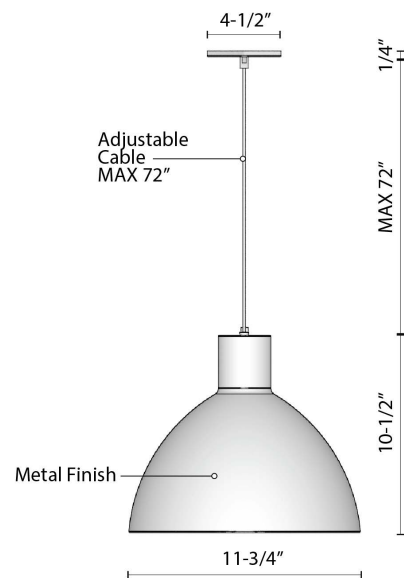

FEATURES & SPECIFICATIONS

INTENDED USE

The **Doma III Architectural LED Pendant Down Light** features a contemporary and decorative heavy plated metal dome shaped shade with the latest in powerful LED technology. The Doma is an ideal option for interiors desiring a modern aesthetic.

DETAILS

W 4.5" x **L** 72" x **H** 10.5" x **D** 11.75"

Construction: Heavy Plated Dome Shape Metal Shade

Mounting: Adjustable 72" Max Matching Color Cable

Canopy Included

Lamp: LED Board

Lens: White Acrylic Diffuser

ADDITIONAL FEATURES

Voltage: 120V AC

Wattage: 16W

Delivered Lumens: 920 lms

Total Lumens: 1100 lms

Color Temperature: 3000K

Dimming: ELV 100% - 10% (*Not Included*)

CRI: 80+

Life: L70 - 50,000 Hours

Listings: cETLus Listed

5 Year Warranty on LED

1 Year Warranty on Fixture

Ordering Information:

Example: (12260-WH)

Model

Finish

12260

WH White

BK Black

BN Brushed Nickel

CH Chrome