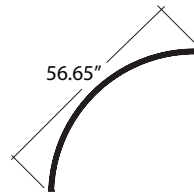

**3-180 – 180° 3 Foot Half Circle**

**4-90 – 90° 4 Foot Half Circle**

**6-180 – 180° 6 Foot Half Circle**
**Linear Length Options**

**L2 – 2 ft. (23.65")**

**L3 – 3 ft. (35.00")**

**L4 – 4 ft. (46.40")**

**L5 – 5 ft. (57.75")**