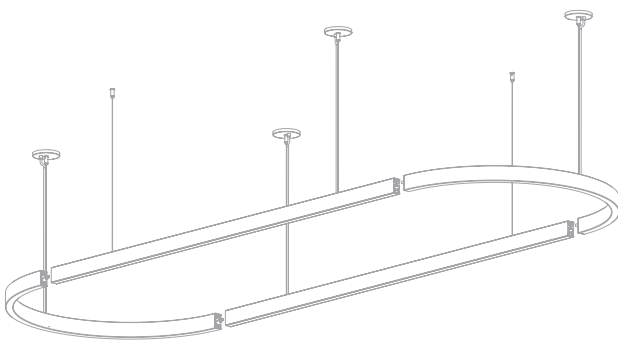

**FIXTURE SPECIFICATIONS**
**INTENDED USE**

Featuring an elegant and original design, this large, architectural-grade LED half circle pendant affords powerful downlighting and uplighting. Designed with hospitality, residential and commercial interiors in mind, our light comes in extruded aluminum outer housing with a glare-free reflector. The distinctive light includes adjustable aircraft cables for hanging.

**FEATURES**

**Construction:** Extruded aluminum outer housing Adjustable power cord and AC cables with push button grippers are standard

**Dimensions:** Width 1.10" x Depth 2.20"

**Remote Canopy:** 3.80" D x 0.45" H

**L6 – 6 ft. (69.15")**

**L8 – 8 ft. (91.90")**

**ORDERING INFORMATION** Example: (12258-C-2-90-2-L4-2-30K-SL-WH)

Model	Circle Shapes   Wattage   Lumens	Quantity	Linear Length   Wattage   Lumens	Quantity	Color Temperature	Finish	Cord Finish	Options
12258-C	<b>2-90</b> 90° 2 Foot   24 Watts   2045 Lumens		(Blank) Circle Shape Only		<b>30K</b> 3000K	<b>SL</b> Silver	<b>WH</b> White	<b>EM7</b> 7W Remote Emergency Back-Up Battery
	<b>4-90</b> 90° 4 Foot   49 Watts   4100 Lumens		<b>L2</b> 2 Foot   20 Watts   1732 Lumens		<b>35K</b> 3500K	<b>BK</b> Black	<b>GR</b> Gray	<b>EM12</b> 12W Remote Emergency Back-Up Battery
	<b>3-120</b> 120° 3 Foot   43 Watts   3630 Lumens		<b>L3</b> 3 Foot   30 Watts   2585 Lumens		<b>40K</b> 4000K	<b>WH</b> White	<b>XX</b> Custom AC Cable/Power Cord (25' Max)	
	<b>3-180</b> 180° 3 Foot   44 Watts   4100 Lumens		<b>L4</b> 4 Foot   40 Watts   3465 Lumens		<b>RGB</b> RGB			
	<b>6-180</b> 180° 6 Foot   98 Watts   8200 Lumens		<b>L5</b> 5 Foot   50 Watts   4317 Lumens					
			<b>L6</b> 6 Foot   60 Watts   5170 Lumens					
		<b>L8</b> 8 Foot   80 Watts   6930 Lumens						
		<b>Lxx</b> Custom Length						

Cross Section

Remote Driver Mounting

End Caps  
Included

Remote Driver Canopy  
3.80" D x 0.45" H

An example of the designs made possible with the Contour