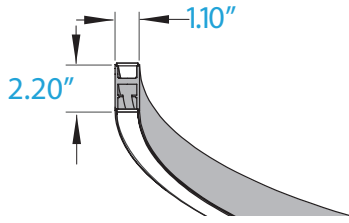

**FEATURES**

**Construction:** Extruded aluminum outer housing Adjustable power cord and AC cables with push button grippers are standard

**Dimensions:** Width 1.10" x Depth 2.20"

**Remote Canopy:** 3.80" D x 0.45" H

**3-180 – 180° 3 Foot Half Circle**

**4-90 – 90° 4 Foot Half Circle**

**6-180 – 180° 6 Foot Half Circle**
**Linear Length Options**

**L2 – 2 ft. (23.65")**

**L3 – 3 ft. (35.00")**

**L4 – 4 ft. (46.40")**

**L5 – 5 ft. (57.75")**

Cross Section

Remote Driver Mounting

End Caps  
Included

Remote Driver Canopy  
3.80" D x 0.45" H

An example of the designs made possible with the Contour