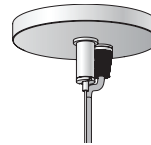

**FIXTURE SPECIFICATIONS**
**INTENDED USE**

Featuring an elegant and original design, this large, architectural-grade LED half circle pendant affords powerful downlighting and uplighting. Designed with hospitality, residential and commercial interiors in mind, our light comes in extruded aluminum outer housing with a glare-free reflector. The distinctive light includes adjustable aircraft cables for hanging.

**FEATURES**

**Construction:** Extruded aluminum outer housing Adjustable power cord and AC cables with push button grippers are standard

**Dimensions:** Width 1.10" x Depth 2.20"

**Remote Canopy:** 3.80" D x 0.45" H

**L6 – 6 ft. (69.15")**

**L8 – 8 ft. (91.90")**

**ORDERING INFORMATION** Example: (12258-C-2-90-2-L4-2-30K-SL-WH)

Model	Circle Shapes   Wattage   Lumens	Quantity	Linear Length   Wattage   Lumens	Quantity	Color Temperature	Finish	Cord Finish	Options
12258-C	<b>2-90</b> 90° 2 Foot   24 Watts   2045 Lumens		(Blank) Circle Shape Only		<b>30K</b> 3000K	<b>SL</b> Silver	<b>WH</b> White	<b>EM7</b> 7W Remote Emergency Back-Up Battery
	<b>4-90</b> 90° 4 Foot   49 Watts   4100 Lumens		<b>L2</b> 2 Foot   20 Watts   1732 Lumens		<b>35K</b> 3500K	<b>BK</b> Black	<b>GR</b> Gray	<b>EM12</b> 12W Remote Emergency Back-Up Battery
	<b>3-120</b> 120° 3 Foot   43 Watts   3630 Lumens		<b>L3</b> 3 Foot   30 Watts   2585 Lumens		<b>40K</b> 4000K	<b>WH</b> White	<b>XX</b> Custom AC Cable/Power Cord (25' Max)	
	<b>3-180</b> 180° 3 Foot   44 Watts   4100 Lumens		<b>L4</b> 4 Foot   40 Watts   3465 Lumens		<b>RGB</b> RGB			
	<b>6-180</b> 180° 6 Foot   98 Watts   8200 Lumens		<b>L5</b> 5 Foot   50 Watts   4317 Lumens					
			<b>L6</b> 6 Foot   60 Watts   5170 Lumens					
		<b>L8</b> 8 Foot   80 Watts   6930 Lumens						
		<b>Lxx</b> Custom Length						

Cross Section

Remote Driver Mounting

End Caps  
Included

Remote Driver Canopy  
3.80" D x 0.45" H

An example of the designs made possible with the Contour