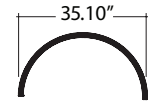

**FEATURES**

**Construction:** Extruded aluminum outer housing Adjustable power cord and AC cables with push button grippers are standard

**Dimensions:** Width 1.10" x Depth 2.20"

**Remote Canopy:** 3.80" D x 0.45" H

**Voltage:** 120/277VAC

**CRI:** 90+

**Dimming:** 0-10V (100-1%)

**Remote Emergency:** 90 Minutes

**Listings:** UL listed for dry locations only.

**Circle Shape Options**

**2-90 – 90° 2 Foot Half Circle**

**3-120 – 120° 3 Foot Half Circle**

**3-180 – 180° 3 Foot Half Circle**

**4-90 – 90° 4 Foot Half Circle**

**6-180 – 180° 6 Foot Half Circle**
**Linear Length Options**

**L2 – 2 ft. (23.65")**

**L3 – 3 ft. (35.00")**

**L4 – 4 ft. (46.40")**

**L5 – 5 ft. (57.75")**