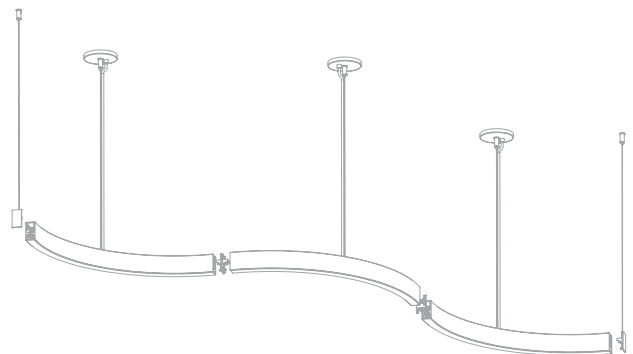

**FIXTURE SPECIFICATIONS**
**INTENDED USE**

Featuring an elegant and original design, this large, architectural-grade LED half circle pendant affords powerful downlighting and uplighting. Designed with hospitality, residential and commercial interiors in mind, our light comes in extruded aluminum outer housing with a glare-free reflector. The distinctive light includes adjustable aircraft cables for hanging.

**FEATURES**

**Construction:** Extruded aluminum outer housing Adjustable power cord and AC cables with push button grippers are standard

**Dimensions:** Width 1.10" x Depth 2.20"

**Remote Canopy:** 3.80" D x 0.45" H

**L6 – 6 ft. (69.15")**

**L8 – 8 ft. (91.90")**

**ORDERING INFORMATION** Example: (12258-C-2-90-2-L4-2-30K-SL-WH)

Model	Circle Shapes   Wattage   Lumens	Quantity	Linear Length   Wattage   Lumens	Quantity	Color Temperature	Finish	Cord Finish	Options
12258-C	<b>2-90</b> 90° 2 Foot   24 Watts   2045 Lumens		(Blank) Circle Shape Only		<b>30K</b> 3000K	<b>SL</b> Silver	<b>WH</b> White	<b>EM7</b> 7W Remote Emergency Back-Up Battery
	<b>4-90</b> 90° 4 Foot   49 Watts   4100 Lumens		<b>L2</b> 2 Foot   20 Watts   1732 Lumens		<b>35K</b> 3500K	<b>BK</b> Black	<b>GR</b> Gray	<b>EM12</b> 12W Remote Emergency Back-Up Battery
	<b>3-120</b> 120° 3 Foot   43 Watts   3630 Lumens		<b>L3</b> 3 Foot   30 Watts   2585 Lumens		<b>40K</b> 4000K	<b>WH</b> White	<b>XX</b> Custom AC Cable/Power Cord (25' Max)	
	<b>3-180</b> 180° 3 Foot   44 Watts   4100 Lumens		<b>L4</b> 4 Foot   40 Watts   3465 Lumens		<b>RGB</b> RGB			
	<b>6-180</b> 180° 6 Foot   98 Watts   8200 Lumens		<b>L5</b> 5 Foot   50 Watts   4317 Lumens					
			<b>L6</b> 6 Foot   60 Watts   5170 Lumens					
		<b>L8</b> 8 Foot   80 Watts   6930 Lumens						
		<b>Lxx</b> Custom Length						

Cross Section

Remote Driver Mounting

End Caps  
Included

Remote Driver Canopy  
3.80" D x 0.45" H

An example of the designs made possible with the Contour