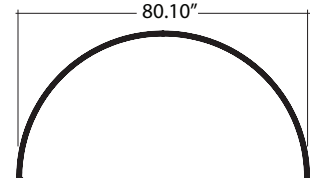

**Voltage:** 120/277VAC

**CRI:** 90+

**Dimming:** 0-10V (100-1%)

**Remote Emergency:** 90 Minutes

**Listings:** UL listed for dry locations only.

**Circle Shape Options**

**2-90 – 90° 2 Foot Half Circle**

**3-120 – 120° 3 Foot Half Circle**

**3-180 – 180° 3 Foot Half Circle**

**4-90 – 90° 4 Foot Half Circle**

**6-180 – 180° 6 Foot Half Circle**
**Linear Length Options**

**L2 – 2 ft. (23.65")**

**L3 – 3 ft. (35.00")**

**L4 – 4 ft. (46.40")**

**L5 – 5 ft. (57.75")**