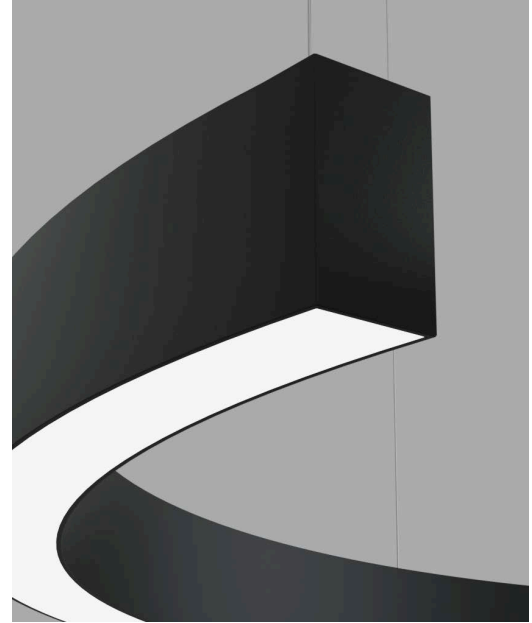

FIXTURE SPECIFICATIONS

INTENDED USE

Featuring an elegant and original design, this large, architectural-grade LED half circle pendant affords powerful downlighting and uplighting. Designed with hospitality, residential and commercial interiors in mind, our light comes in extruded aluminum outer housing with a glare-free reflector. The distinctive light includes adjustable aircraft cables for hanging.

FEATURES

Construction: Extruded aluminum outer housing Adjustable power cord and AC cables with push button grippers are standard

Dimensions: Width 1.10" x Depth 2.20"

Remote Canopy: 3.80" D x 0.45" H

Pendant: 8' adjustable aircraft cables/power cord included (Custom length available, consult MFG)

Lens: White frosted acrylic diffuser

Reflector: Glare-free, one piece, heavy gauge aluminum

Mounting: All standard J-boxes

Voltage: 120/277VAC

CRI: 90+

Dimming: 0-10V (100-1%)

Remote Emergency: 90 Minutes

Listings: UL listed for dry locations only.

Circle Shape Options