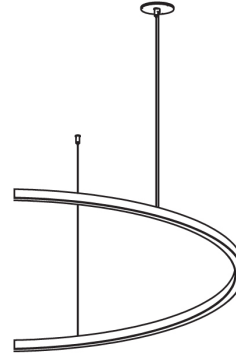

**FEATURES**

**Construction:** Extruded aluminum outer housing Adjustable power cord and AC cables with push button grippers are standard

**Dimensions:** Width 1.10" x Depth 2.20"

**Remote Canopy:** 3.80" D x 0.45" H

**3-180 – 180° 3 Foot Half Circle**

**4-90 – 90° 4 Foot Half Circle**

**6-180 – 180° 6 Foot Half Circle**
**Linear Length Options**

**L2 – 2 ft. (23.65")**

**L3 – 3 ft. (35.00")**

**L4 – 4 ft. (46.40")**

**L5 – 5 ft. (57.75")**

**L6 – 6 ft. (69.15")**

**L8 – 8 ft. (91.90")**

**ORDERING INFORMATION** Example: (12258-C-2-90-2-L4-2-30K-SL-WH)

Model	Circle Shapes   Wattage   Lumens	Quantity	Linear Length   Wattage   Lumens	Quantity	Color Temperature	Finish	Cord Finish	Options
12258-C	<b>2-90</b> 90° 2 Foot   24 Watts   2045 Lumens		(Blank) Circle Shape Only		<b>30K</b> 3000K	<b>SL</b> Silver	<b>WH</b> White	<b>EM7</b> 7W Remote Emergency Back-Up Battery
	<b>4-90</b> 90° 4 Foot   49 Watts   4100 Lumens		<b>L2</b> 2 Foot   20 Watts   1732 Lumens		<b>35K</b> 3500K	<b>BK</b> Black	<b>GR</b> Gray	<b>EM12</b> 12W Remote Emergency Back-Up Battery
	<b>3-120</b> 120° 3 Foot   43 Watts   3630 Lumens		<b>L3</b> 3 Foot   30 Watts   2585 Lumens		<b>40K</b> 4000K	<b>WH</b> White	<b>XX</b> Custom AC Cable/Power Cord (25' Max)	
	<b>3-180</b> 180° 3 Foot   44 Watts   4100 Lumens		<b>L4</b> 4 Foot   40 Watts   3465 Lumens		<b>RGB</b> RGB			
	<b>6-180</b> 180° 6 Foot   98 Watts   8200 Lumens		<b>L5</b> 5 Foot   50 Watts   4317 Lumens					
			<b>L6</b> 6 Foot   60 Watts   5170 Lumens					
		<b>L8</b> 8 Foot   80 Watts   6930 Lumens						
		<b>Lxx</b> Custom Length						

Cross Section

Remote Driver Mounting

End Caps  
Included

Remote Driver Canopy  
3.80" D x 0.45" H

An example of the designs made possible with the Contour