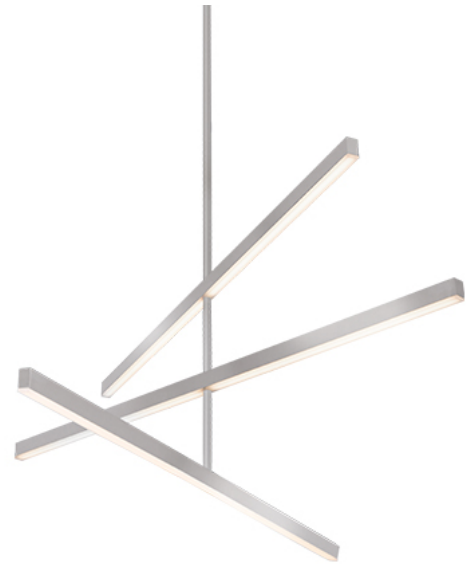

### INTENDED USE

The **Tre Architectural LED Adjustable Pendant Luminaire** features three linear lights that can be configured at different heights and angles to create distinct sculptural orientations to complement any space. The Tre is ideal for architectural interiors looking for a unique, modern design.

### DETAILS

**Construction:** Adjustable Trio of Linear Lights Suspended from a Central Spindle

**Electrical:** Comes with Interior Wiring

**Mounting:** 46" Max Rod and Swivel Joint Connection

**Lamp:** LED Board

**Lens:** Frosted Acrylic Diffuser

### Ordering Information:

Example: (12256-MD-WH)

Model	Size   Wattage   Lumen	Finish
<input type="text" value="12256"/>	<input type="text" value="MD"/>	<input type="text" value="BN"/>
	45" Diameter   58W   4490L	Brushed Nickel
	<input type="text" value="LG"/>	<input type="text" value="BK"/>
	56" Diameter   75W   5740L	Black
		<input type="text" value="WH"/>
		White
		<input type="text" value="GD"/>
		Gold