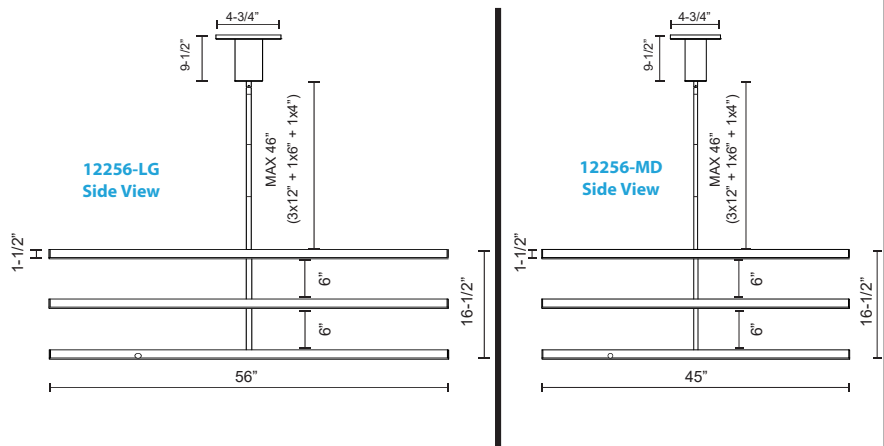

### DETAILS

**Construction:** Adjustable Trio of Linear Lights Suspended from a Central Spindle

**Electrical:** Comes with Interior Wiring

**Mounting:** 46" Max Rod and Swivel Joint Connection

**Lamp:** LED Board

### Ordering Information:

Example: (12256-MD-WH)

Model	Size   Wattage   Lumen	Finish
<input type="text" value="12256"/>	<input type="text" value="MD"/>	<input type="text" value="BN"/>
	45" Diameter   58W   4490L	Brushed Nickel
	<input type="text" value="LG"/>	<input type="text" value="BK"/>
	56" Diameter   75W   5740L	Black
		<input type="text" value="WH"/>
		White
		<input type="text" value="GD"/>
		Gold