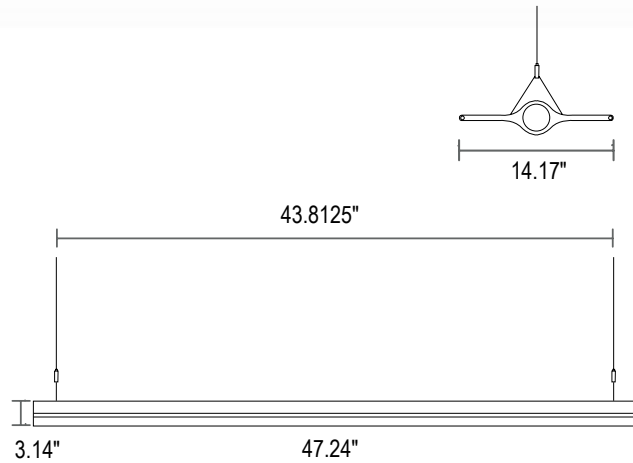

FEATURES & SPECIFICATIONS

INTENDED USE

The **Alcon Lighting Saber Plane Architectural LED Linear Channel** features a linkable system of sleek, smooth flat profile with dual lensed light panels and aluminum construction. The Saber Plane LED Fixtures are perfect for open commercial and institutional interior facilities and spaces.

DETAILS

4 FT - W 14.17" x L 47.24" x H 3.14"

Construction: Aluminum profile frame with central or lateral tubes in extrusion

Finish: White

Lens: Semitransparent Linear Prismatic

Reflectors: 99.9% pure aluminum

ADDITIONAL FEATURES

Voltage: 120-277

Dimming: 0-10V to 10%

Hours: 100,000 Hrs

CRI: 83

Operating Temperature: -30° to +60°C Max Ambient

Total Harmonic Distribution: 19%

Power Factor .99

Alcon Lighting 12252 Saber Plane 4 Foot Architectural LED Suspended Mount Direct/Indirect Light Fixture

Ordering Information:

Example: (12252-60W-40K)

Model	Wattage/Lumens	Color Temp
____	____	____
12252 Saber Plane	50W 50 watts, 6244 lms 60W 60 watts, 5575 lms	30K 3000K 35K 3500K 40K 4000K

¹Delivered Lumens (4000K)