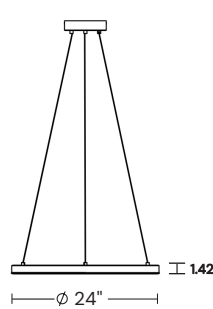

Size	Wattage	Lumens
24"	30W	1400lms
36"	40W	1750lms

### ORDERING INFORMATION Example: (12235-24-BK)

Model	Size	Finish
12235	24 24"	BK Black
	36 36"	SB Satin Brass
		SN Satin Nickel