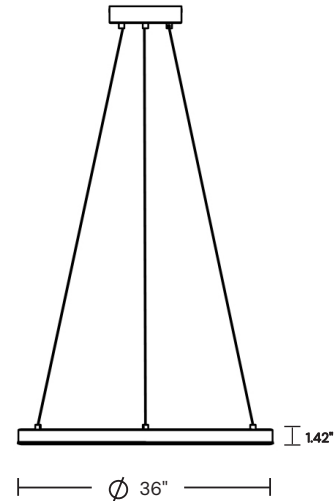

Size	Wattage	Lumens
24"	30W	1400lms
36"	40W	1750lms

### ORDERING INFORMATION Example: (12235-24-BK)

Model	Size	Finish
12235	24 24"	BK Black
	36 36"	SB Satin Brass
		SN Satin Nickel