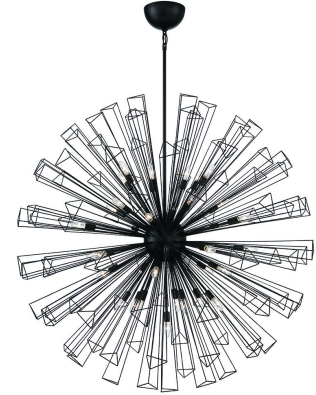

Project Name: \_\_\_\_\_ Type: \_\_\_\_\_ Quantity: \_\_\_\_\_

**INTENDED USE**

Our 12217 suspended chandelier is a modern architectural 54 Inch sphere capable of supporting 35 bulbs, delivering light that provides a work or home space with a elegance. This light fixture allows for your own style of light bulb. Choice of light bulb by others.

**DIMENSIONS**

D 53.5" x H 53.5"  
Stem Length: Includes 12" + 18" + 18" + 36" + 36" extension rods  
Canopy: 6" Diameter

**FEATURES**

Construction: Steel  
Bulb Type: B10 - E12 Socket  
(Not Included)  
Bulbs Required: 35 Count  
Max Bulb Wattage: 40W  
Max Wattage: 1400W  
Voltage: 120V  
Listings: ETL Listed, CA Title-24

Alcon Lighting 12217 Architectural 35 Light 54 Inch Sphere Chandelier

**ORDERING INFORMATION EXAMPLE: (14027-2-WH-27K)**

Model

Finish

12217

GD Gold  
BK Black