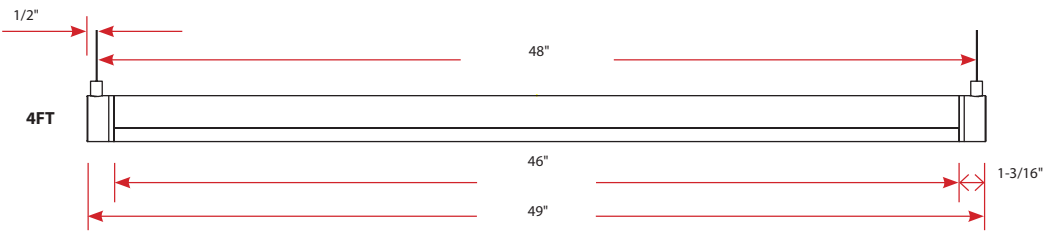

Fixture Dimensions

All dimensions are in inches (millimeters).