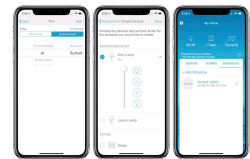

Controls Provided by Lutron

Vive Wireless Hub

DayLight
Sensor

Ceiling Mount
Occupancy/Daylight
Sensor

Ceiling Mount
Occupancy Sensor

Pico
Remote

Wall Mount
Switch

Wall Mount
Occupancy Sensor