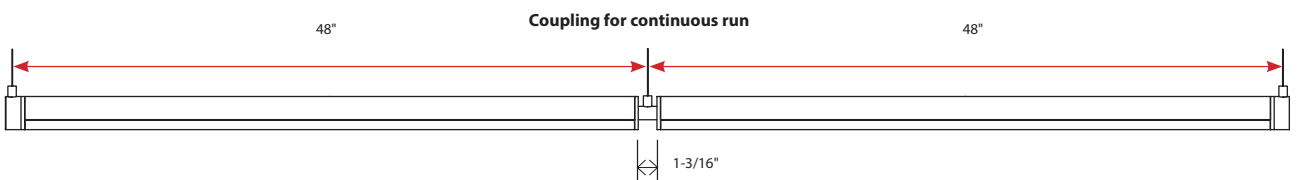

Fixture Dimensions

All dimensions are in inches (millimeters).