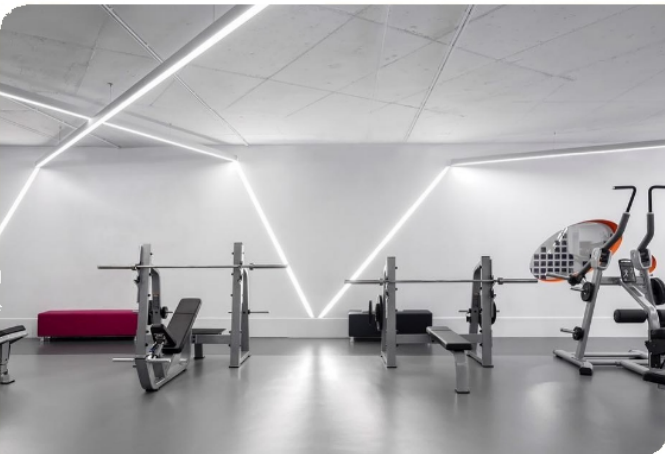

Available Finishes

Standard

	01	White	RAL #9003
	02	Black	RAL #9011
	03	Silver	RAL #9022
	04	Crystal White	RAL #9010
	05	Natural Aluminum	RAL #7035
	06	Hampden	RAL #9001
	07	London	RAL #7044

Metropolitan

	08	Urban Native	RAL #8025
	09	Military Green	RAL #6011
	10	Carmin	RAL #8028
	11	Chocolate Spice	RAL #8017
	12	Asher Grey	RAL #7004
	13	Tech Grey	RAL #7016
	14	Slate	RAL #7031
	15	Mason	RAL #7039

Vibrant

	16	Violet Dreams	RAL #4006
	17	Sangria Sunset	RAL #2004
	18	Deep Pink	RAL #4010
	19	Ruby Red	RAL #3027
	20	Island Skye	RAL #6027
	21	Sophia	RAL #5015
	22	Antique Spring	RAL #6019
	23	Daisy	RAL #1018
	24	Gun Metal	RAL #7024