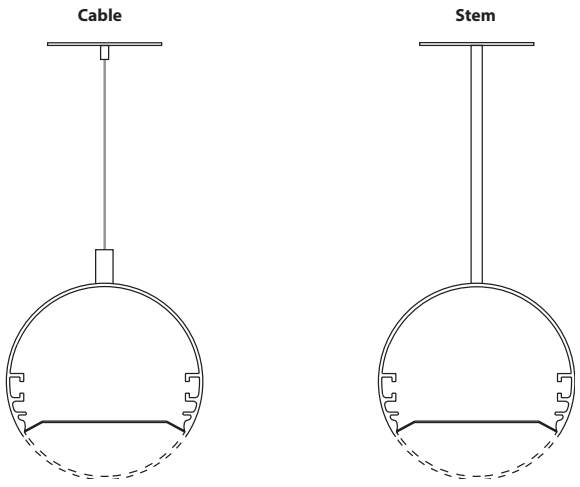

Fixture Dimensions

All dimensions are in inches (millimeters).