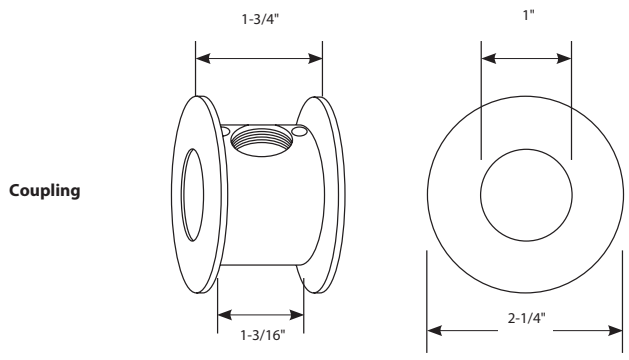

Fixture Dimensions

All dimensions are in inches (millimeters).