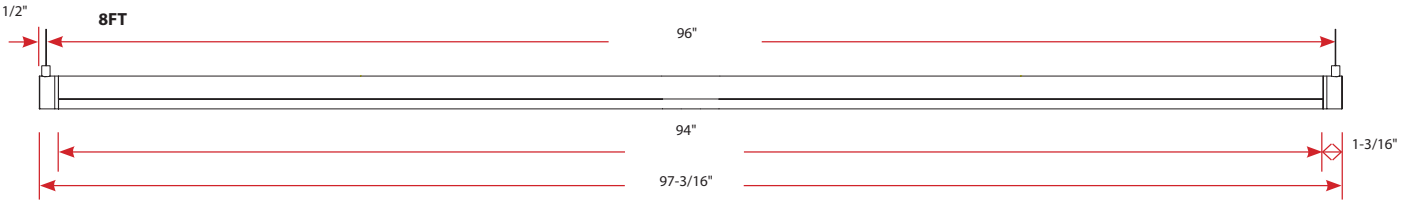

Fixture Dimensions

All dimensions are in inches (millimeters).