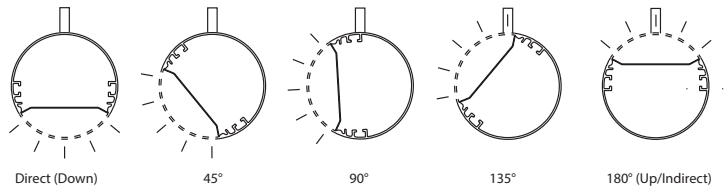

Light Direction Options

ORDERING INFORMATION | Example: (12204-D18-S-4-35K-010-WH-AC48-T-8)

Model	Length	LED Downlight	Light Direction	Color Temp	Dimming	Finish	Pendant Mounting	Ceiling Type	CRI	Options	Optional Controls
12204	2	Per 4 Foot Sections D18 22 Watts 2936 Lumens	D Standard Down / Direct	Residential 30K 3000K	010 Standard 0-10V 5-Wire	WH Standard White (Matte) RAL# 9003	(Blank) None Required	T T-Bar Ceiling	8 80+ CRI	Blank No Options	Blank No Controls
	3	D27 33 Watts 3699 Lumens	U 180° Up/Indirect	Commercial 35K 3500K	TRI TRIAC Forward Phase 2-Wire	BK Black (Matte) RAL# 9011	AC4 4' Adjustable Aircraft Cable	D Drywall Ceiling	9 90+ CRI	EM5 5W Emergency Ballast	LV Lutron VIVE™ Wireless
	4	D36 36 Watts 3964 Lumens	45 45°	40K 4000K	ELV Electronic Low Voltage Reverse Phase 3-Wire	SL Silver (Matte) RAL# 9022	AC8 8' Adjustable Aircraft Cable			EM8 8W Emergency Ballast	PH Philips EasySense™
	8	D54 55 Watts 5869 Lumens	90 90°	Industrial 50K 5000K			ACX Specify X in Feet (Max 30')			EM16 16W Emergency Ballast	EN Siemens Enlightened™
	8 Foot		135 135°		DL DALI	XXXX Specify XXXX: Use RAL # found on Page 3	ST2 2' Stem			OS Occupancy Sensor w/ Daylight Harvesting	DS Daylight Dimming Photo Sensor
							ST4 4' Stem				
							STX Specify X in Feet (Max 8')				