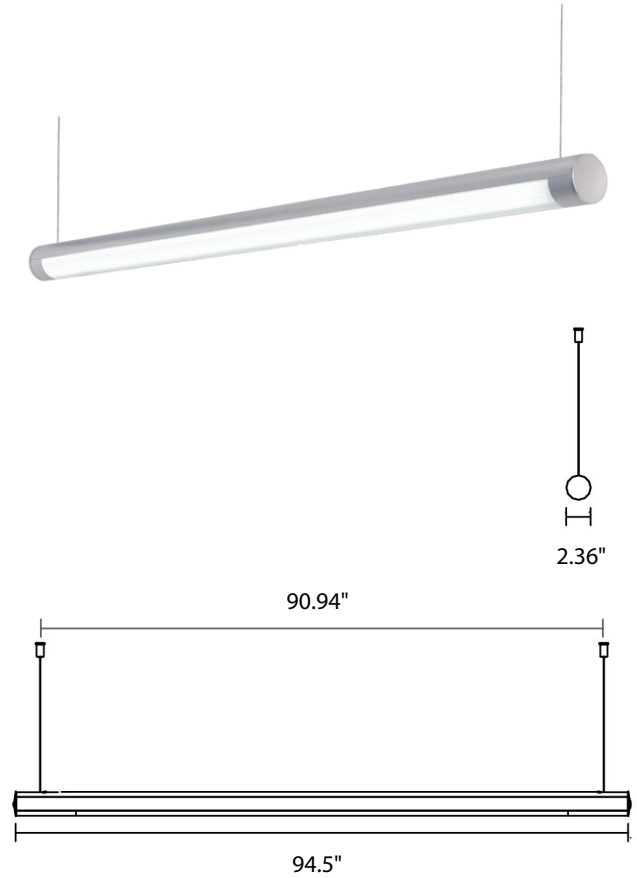

DETAILS

8 FT - W 2.36" x L 94.5"

Construction: Aluminum profile frame with central or lateral tubes in extrusion

Finish: Silver

Lens: Semitransparent Linear Prismatic

Mounting: Suspension System with Coated Steel Wires

Power Factor .99

Ordering Information:

Example: (12204-8-60W-30K-C48-EM)

Model	Wattage & Lumens	Color Temp	Mounting	Options
<input type="text"/> 12204-8 Saber (8')	<input type="text"/> 60W 60 watts, 5575 lms ¹ 90W 90 watts, 8534 lms ¹	<input type="text"/> 30K 3000K 35K 3500K 40K 4000K 50K 5000K	<input type="text"/> C48 48" Adjustable Aircraft Canopy C96 96" Adjustable Aircraft Canopy	<input type="text"/> EM Remote Emergency Driver