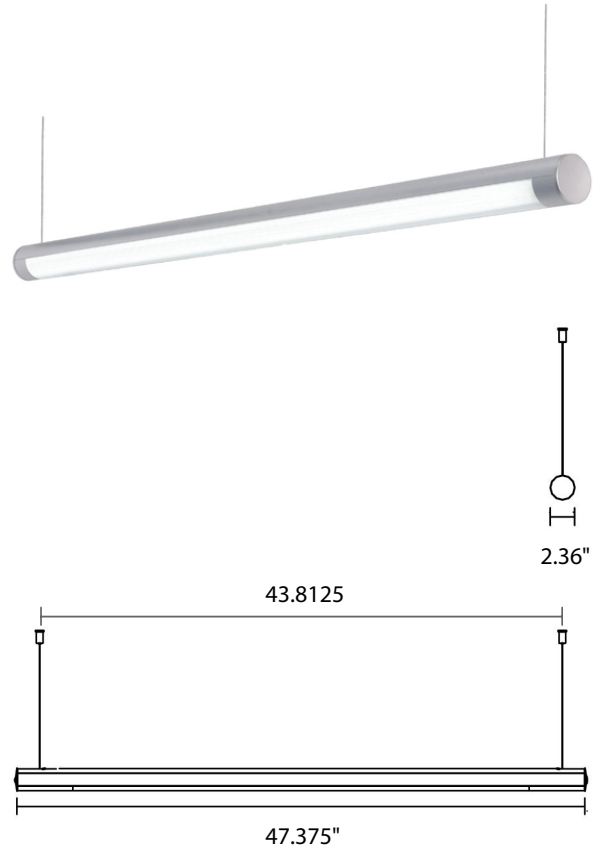

DETAILS

4 FT - W 2.36" x L 47.375"

Construction: Aluminum profile frame with central or lateral tubes in extrusion

Finish: Silver

Lens: Semitransparent Linear Prismatic

ADDITIONAL FEATURES

Voltage: 120-277

Dimming: 0-10V to 10%

Hours: 100,000 Hrs

CRI: 83

Operating Temperature: -30° to +60°C Max Ambient

Total Harmonic Distribution: 19%

Power Factor .99

Ordering Information:

Example: (12204-4-35W-30K-C48-EM)

Model	Wattage & Lumens	Color Temp	Mounting	Options
<input type="text"/>	<input type="text"/>	<input type="text"/>	<input type="text"/>	<input type="text"/>
12204-4 Saber (4')	35W 35 watts, 3319 lms ¹ 45W 45 watts, 4267 lms ¹	30K 3000K 35K 3500K 40K 4000K 50K 5000K	C48 48" Adjustable Aircraft Canopy C96 96" Adjustable Aircraft Canopy	EM Remote Emergency Driver