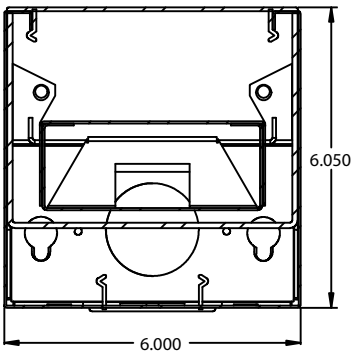

FEATURES & SPECIFICATIONS

INTENDED USE

The **Alcon Lighting RFT Series Architectural LED Surface Mount Linear Lighting** fixtures bring clean lines and clear light to commercial LED or residential office lighting interiors. Our sleek, stylish fixtures offer highly effective and efficient lighting solutions for hotels, offices, retail outlets, restaurants, and more.

DETAILS

4 FT - W 6" x L 48" x H 6"

Construction: Die-formed and welded 22-gauge cold rolled steel

Lens: Snap In Frosted Acrylic

ADDITIONAL FEATURES

Type: Direct Downlight

Voltage: 120-277

Wattage: 36W (2x18W)

Lumens: 4200 lms

CRI: 83

Life: 50,000 Hours

Listings: ETL and DLC for LED component only
LED lamp included

Ordering Information:

Example: (12200-6-W-4-40K-WH-2W-DS)

Model	Color Temp	Finish	Dimming	Options
12200-6-W-4 Wall Mount	35K 3500K 40K 4000K 50K 5000K	WH White BK Black SL Silver BR Bronze	Blank Non-Dimming (Standard) 2W 2-Wire Incandescent Dimming (120V only) (Title 24 Compliant)	CRWK Continuous Row Wire Kit EM¹ Emergency Backup Battery DS¹ Integrated Daylight Sensor

¹Factory Installed