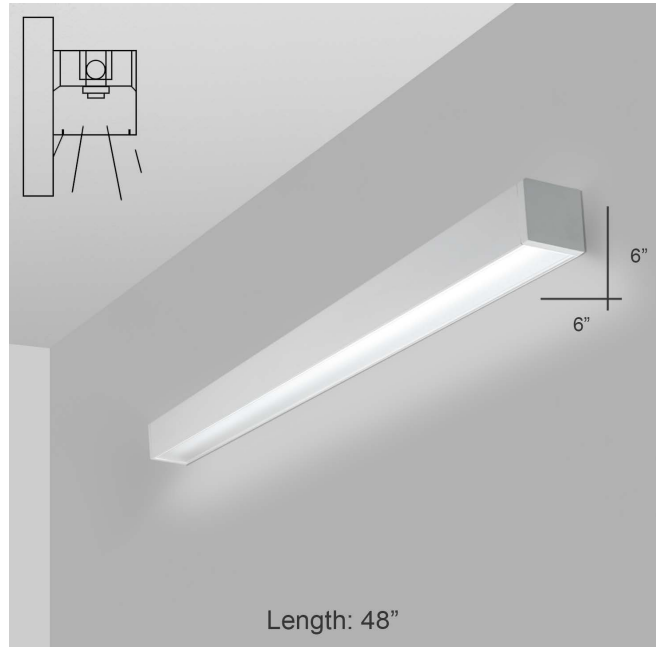

FEATURES & SPECIFICATIONS

INTENDED USE

The **Alcon Lighting RFT Series Architectural LED Surface Mount Linear Lighting** fixtures bring clean lines and clear light to commercial LED or residential office lighting interiors. Our sleek, stylish fixtures offer highly effective and efficient lighting solutions for hotels, offices, retail outlets, restaurants, and more.

DETAILS

4 FT - W 6" x L 48" x H 6"

Construction: Die-formed and welded 22-gauge cold rolled steel

Lens: Snap In Frosted Acrylic

ADDITIONAL FEATURES

Type: Direct Downlight

Voltage: 120-277

Wattage: 36W (2x18W)

Lumens: 4200 lms

CRI: 83

Life: 50,000 Hours

Listings: ETL and DLC for LED component only
LED lamp included

Ordering Information:

Example: (12200-6-W-4-40K-WH-2W-DS)

Model	Color Temp	Finish	Dimming	Options
12200-6-W-4 Wall Mount	35K 3500K 40K 4000K 50K 5000K	WH White BK Black SL Silver BR Bronze	Blank Non-Dimming (Standard) 2W 2-Wire Incandescent Dimming (120V only) (Title 24 Compliant)	CRWK Continuous Row Wire Kit EM¹ Emergency Backup Battery DS¹ Integrated Daylight Sensor

¹Factory Installed