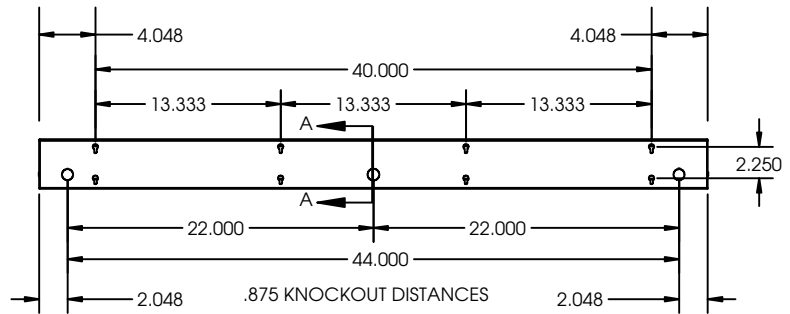

FEATURES & SPECIFICATIONS

INTENDED USE

The **Alcon Lighting RFT Series Architectural LED Surface Mount Linear Lighting** fixtures bring clean lines and clear light to commercial LED or residential office lighting interiors. Our sleek, stylish fixtures offer highly effective and efficient lighting solutions for hotels, offices, retail outlets, restaurants, and more.

DETAILS

4 FT - W 6" x L 48" x H 6"

Construction: Die-formed and welded 22-gauge cold rolled steel

Lens: Snap In Frosted Acrylic

ADDITIONAL FEATURES

Type: Direct Downlight

Voltage: 120-277

Wattage: 36W (2x18W)

Lumens: 4200 lms

CRI: 83

Life: 50,000 Hours

Listings: ETL and DLC for LED component only
LED lamp included

Ordering Information:

Example: (12200-6-W-4-40K-WH-2W-DS)

Model	Color Temp	Finish	Dimming	Options
12200-6-W-4 Wall Mount	35K 3500K 40K 4000K 50K 5000K	WH White BK Black SL Silver BR Bronze	Blank Non-Dimming (Standard) 2W 2-Wire Incandescent Dimming (120V only) (Title 24 Compliant)	CRWK Continuous Row Wire Kit EM¹ Emergency Backup Battery DS¹ Integrated Daylight Sensor

¹Factory Installed