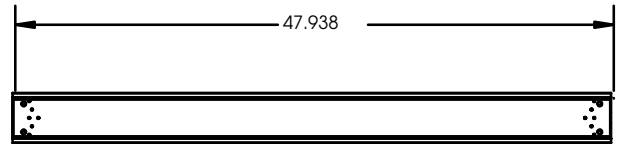

FEATURES & SPECIFICATIONS

INTENDED USE

The **Alcon Lighting RFT Series Architectural LED Surface Mount Linear Lighting** fixtures bring clean lines and clear light to commercial LED or residential office lighting interiors. Our sleek, stylish fixtures offer highly effective and efficient lighting solutions for hotels, offices, retail outlets, restaurants, and more.

DETAILS

4 FT - W 6" x L 48" x H 6"

Construction: Die-formed and welded 22-gauge cold rolled steel

Lens: Snap In Frosted Acrylic

ADDITIONAL FEATURES

Type: Direct Downlight

Voltage: 120-277

Wattage: 36W (2x18W)

Lumens: 4200 lms

CRI: 83

Life: 50,000 Hours

Listings: ETL and DLC for LED component only
LED lamp included

Ordering Information:

Example: (12200-6-W-4-40K-WH-2W-DS)

Model	Color Temp	Finish	Dimming	Options
12200-6-W-4 Wall Mount	35K 3500K 40K 4000K 50K 5000K	WH White BK Black SL Silver BR Bronze	Blank Non-Dimming (Standard) 2W 2-Wire Incandescent Dimming (120V only) (Title 24 Compliant)	CRWK Continuous Row Wire Kit EM¹ Emergency Backup Battery DS¹ Integrated Daylight Sensor

¹Factory Installed