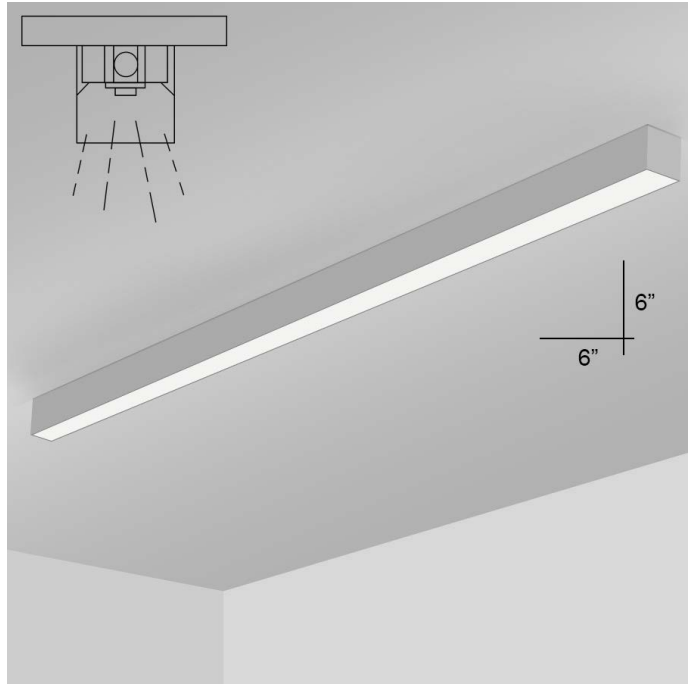

FEATURES & SPECIFICATIONS

INTENDED USE

The **Alcon Lighting RFT Series Architectural LED Surface Mount Linear Lighting** fixtures bring clean lines and clear light to commercial LED or residential office lighting interiors. Our sleek, stylish fixtures offer highly effective and efficient lighting solutions for hotels, offices, retail outlets, restaurants, and more.

DETAILS

8 FT - W 6" x L 96" x H 6"

Construction: Die-formed and welded 22-gauge cold rolled steel

Lens: Snap In Frosted Acrylic

ADDITIONAL FEATURES

Type: Direct Downlight

Voltage: 120-277

Wattage: 72W (4x18W)

Lumens: 8400 lms

CRI: 83

Life: 50,000 Hours

Listings: ETL and DLC for LED component only
LED lamp included

Ordering Information:

Example: (12200-6-S-8-R36-40K-WH-2W-DS)

Model	Color Temp	Finish	Dimming	Options
____	____	____	____	____
12200-6-S-8 Surface	35K 3500K 40K 4000K 50K 5000K	WH White BK Black SL Silver BR Bronze IR Iron	Blank Non-Dimming (Standard) 2W 2-Wire Incandescent Dimming (120V only) (Title 24 Compliant)	CRWK Continuous Row Wire Kit EM¹ Emergency Backup Battery DS¹ Integrated Daylight Sensor

¹Factory Installed