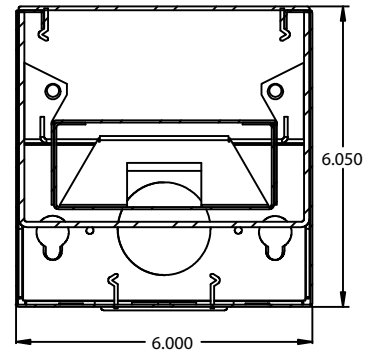

FEATURES & SPECIFICATIONS

INTENDED USE

The **Alcon Lighting RFT Series Architectural LED Surface Mount Linear Lighting** fixtures bring clean lines and clear light to commercial LED or residential office lighting interiors. Our sleek, stylish fixtures offer highly effective and efficient lighting solutions for hotels, offices, retail outlets, restaurants, and more.

DETAILS

8 FT - W 6" x L 96" x H 6"

Construction: Die-formed and welded 22-gauge cold rolled steel

Lens: Snap In Frosted Acrylic

ADDITIONAL FEATURES

Type: Direct Downlight

Voltage: 120-277

Wattage: 72W (4x18W)

Lumens: 8400 lms

CRI: 83

Life: 50,000 Hours

Listings: ETL and DLC for LED component only
LED lamp included

Ordering Information:

Example: (12200-6-S-8-R36-40K-WH-2W-DS)

Model	Color Temp	Finish	Dimming	Options
____	____	____	____	____
12200-6-S-8 Surface	35K 3500K 40K 4000K 50K 5000K	WH White BK Black SL Silver BR Bronze IR Iron	Blank Non-Dimming (Standard) 2W 2-Wire Incandescent Dimming (120V only) (Title 24 Compliant)	CRWK Continuous Row Wire Kit EM¹ Emergency Backup Battery DS¹ Integrated Daylight Sensor

¹Factory Installed