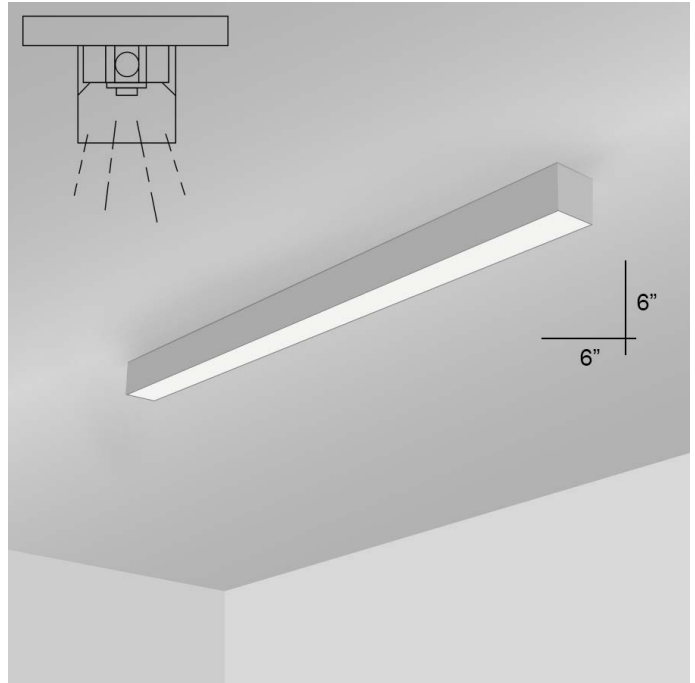

FEATURES & SPECIFICATIONS

INTENDED USE

The **Alcon Lighting RFT Series Architectural LED Surface Mount Linear Lighting** fixtures bring clean lines and clear light to commercial LED or residential office lighting interiors. Our sleek, stylish fixtures offer highly effective and efficient lighting solutions for hotels, offices, retail outlets, restaurants, and more.

DETAILS

4 FT - W 6" x L 48" x H 6"

Construction: Die-formed and welded 22-gauge cold rolled steel

Lens: Snap In Frosted Acrylic

ADDITIONAL FEATURES

Type: Direct Downlight

Voltage: 120-277

Wattage: 36W (2x18W)

Lumens: 4200 lms

CRI: 83

Life: 50,000 Hours

Listings: ETL and DLC for LED component only
LED lamp included

Ordering Information:

Example: (12200-6-S-4-40K-WH-2W-DS)

Model	Color Temp	Finish	Dimming	Options
____	____	____	____	____
12200-6-S-4 Surface	35K 3500K 40K 4000K 50K 5000K	WH White BK Black SL Silver BR Bronze IR Iron	Blank Non-Dimming (Standard) 2W 2-Wire Incandescent Dimming (120V only) (Title 24 Compliant)	CRWK Continuous Row Wire Kit EM¹ Emergency Backup Battery DS¹ Integrated Daylight Sensor

¹Factory Installed