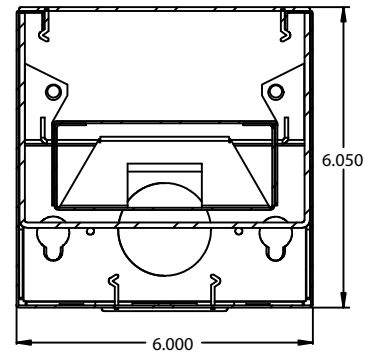

FEATURES & SPECIFICATIONS

INTENDED USE

The **Alcon Lighting RFT Series Architectural LED Surface Mount Linear Lighting** fixtures bring clean lines and clear light to commercial LED or residential office lighting interiors. Our sleek, stylish fixtures offer highly effective and efficient lighting solutions for hotels, offices, retail outlets, restaurants, and more.

DETAILS

4 FT - W 6" x L 48" x H 6"

Construction: Die-formed and welded 22-gauge cold rolled steel

Lens: Snap In Frosted Acrylic

ADDITIONAL FEATURES

Type: Direct Downlight

Voltage: 120-277

Wattage: 36W (2x18W)

Lumens: 4200 lms

CRI: 83

Life: 50,000 Hours

Listings: ETL and DLC for LED component only
LED lamp included

Ordering Information:

Example: (12200-6-S-4-40K-WH-2W-DS)

Model	Color Temp	Finish	Dimming	Options
____	____	____	____	____
12200-6-S-4 Surface	35K 3500K 40K 4000K 50K 5000K	WH White BK Black SL Silver BR Bronze IR Iron	Blank Non-Dimming (Standard) 2W 2-Wire Incandescent Dimming (120V only) (Title 24 Compliant)	CRWK Continuous Row Wire Kit EM¹ Emergency Backup Battery DS¹ Integrated Daylight Sensor

¹Factory Installed