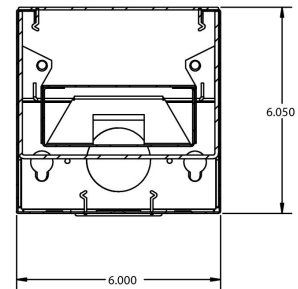

Project Name:

Type:

Quantity:

FIXTURE SPECIFICATIONS

INTENDED USE

The specification grade Alcon Lighting RFT Series Architectural LED Linear Suspended Pendant Mount Direct Light Fixture delivers continuous clean lines and clear light to commercial, hospitality and residential interior lighting applications. Our modern, slim profiles and stylish linear chandelier designs offer excellent direct down lighting, exceptional performance and versatility in offices, classrooms, conference rooms, museums, retail outlets, hotels, restaurants, and more.

AVAILABLE LENGTHS

2FT | W 6" x L 24" x H 6"

4FT | W 6" x L 48" x H 6"

8FT | W 6" x L 96" x H 6"

FEATURES

Construction: Die-formed and welded 22-gauge cold rolled steel

Lens: Snap In Frosted Acrylic

Finish: White

Mounting: 48" Adjustable Aircraft Cable, 3 Wire Power feed/cable

Dimming Driver: 0-10V (100-10%) 120-277V 5-Wire or Incandescent 120V 2-Wire

CRI: 83

Life: 50,000 Hours

Warranty: 5 years carefree for parts & components (labor not included)

Listings: cETLus Listed, Title 24 Listed

ORDERING INFORMATION Example: (12200-6-P-35K-D10-EM)

Model	Length | Wattage | Lumens	Color Temp	Dimming Driver	Options
12200-6-P RFT Pendant	2 2 Foot | 30 Watts | 3400 Lumens	35K 3500K	(Blank) <i>Standard</i> Non-Dimming D10 120-277V 5-Wire 0-10V (100% -10%) INC 120V 2-Wire Incandescent (100%-1%)	EM Emergency Backup Battery DS Integrated Daylight Sensor
	4 4 Foot | 36 Watts | 4200 Lumens	40K 4000K		
	8 8 Foot | 72 Watts | 8400 Lumens	50K 5000K