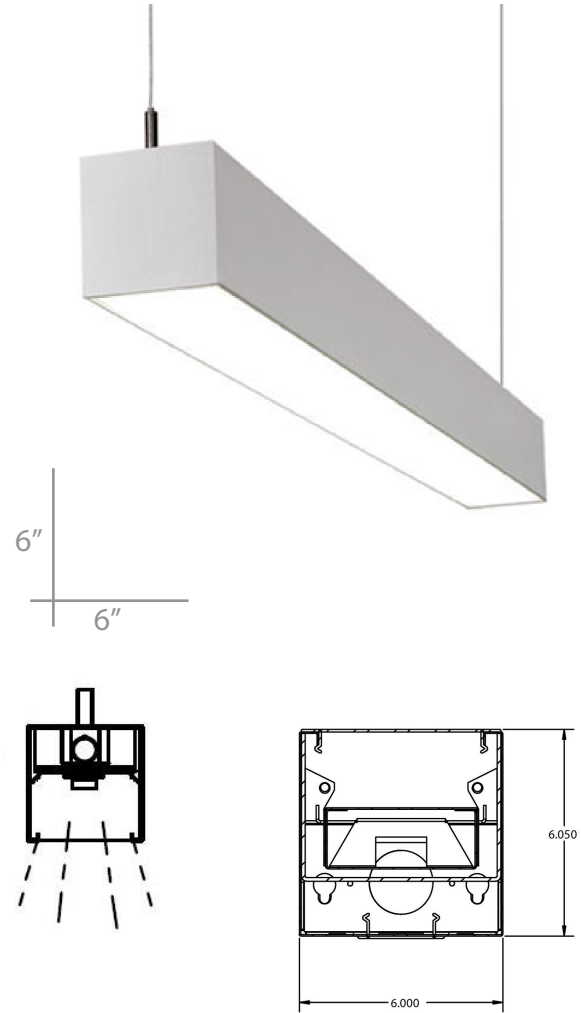

SHOP NOW >

FEATURES & SPECIFICATIONS

INTENDED USE

The **RFT Series Architectural Linear LED Suspension Lighting** fixtures bring clean lines and clear light to commercial LED or residential office lighting interiors. Our sleek, stylish fixtures offer highly effective and efficient lighting solutions for hotels, offices, retail outlets, restaurants, and more.

DETAILS

8 FT - W 6" x L 96" x H 6"

Construction: Die-formed and welded 22-gauge cold rolled steel

Lens: Snap In Frosted Acrylic Lens

Mount: 48" Adjustable Aircraft Cable¹, 3 Wire Power feed/cable

ADDITIONAL FEATURES

Type: Direct Downlight

Voltage: 120V-277V

Wattage: 72W (4x18W)

Lumens: 8400 lms

CRI: 83

Life: 50,000 Hours

Listings: ETL and DLC for LED component only
LED lamp included

Ordering Information:

Example: (12200-6-P-8-2W-35K-WH-EM)

Model	Dimming	Color Temp	Finish	Options
12166-8 Pendant	Blank Non-Dimming <i>(Standard)</i>	35K 3500K 40K 4000K 50K 5000K	WH White BK Black SL Silver BR Bronze IR Iron	CRWK Continuous Row Wire Kit EM² Emergency Backup Battery DS² Integrated Daylight Sensor
	2W 2-Wire Incandescent Dimming <i>(120V only)</i> <i>(Title 24 Compliant)</i>			

¹ White or Silver Finish Pendant shipped with a White Cable. Black Finish Pendant shipped with a Black Cable.
² Factory Installed