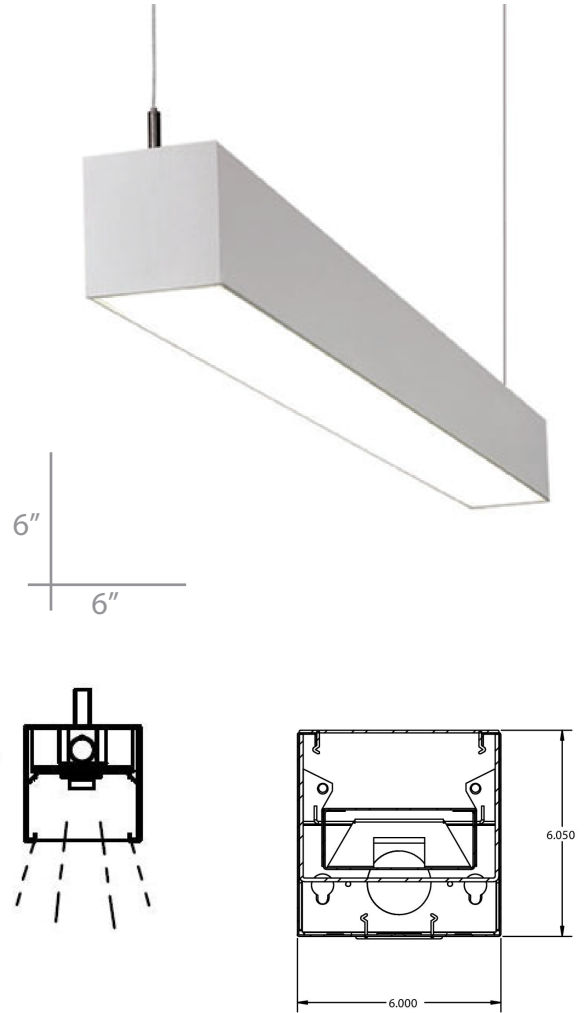

SHOP NOW >

FEATURES & SPECIFICATIONS

INTENDED USE

The **RFT Series Architectural Linear LED Suspension Lighting** fixtures bring clean lines and clear light to commercial LED or residential office lighting interiors. Our sleek, stylish fixtures offer highly effective and efficient lighting solutions for hotels, offices, retail outlets, restaurants, and more.

DETAILS

4 FT - W 6" x L 48" x H 6"

Construction: Die-formed and welded 22-gauge cold rolled steel

Lens: Snap In Frosted Acrylic

Mount: 48" Adjustable Aircraft Cable¹, 3 Wire Power feed/cable

ADDITIONAL FEATURES

Type: Direct Downlight

Voltage: 120V-277V

Wattage: 36W (2x18W)

Lumens: 4200 lms

CRI: 83

Life: 50,000 Hours

Listings: ETL and DLC for LED component only
LED lamp included

Ordering Information:

Example: (12200-6-P-4-35K-WH-AC48)

Model	Dimming	Color Temp	Finish	Options
____	____	____	____	____
12200-6-P-4 Pendant	Blank Non-Dimming <i>(Standard)</i>	35K 3500K 40K 4000K 50K 5000K	WH White BK Black SL Silver BR Bronze IR Iron	CRWK Continuous Row Wire Kit EM² Emergency Backup Battery DS² Integrated Daylight Sensor
	2W 2-Wire Incandescent Dimming <i>(120V only)</i> <i>(Title 24 Compliant)</i>			

¹ White or Silver Finish Pendant shipped with a White Cable. Black Finish Pendant shipped with a Black Cable.
² Factory Installed