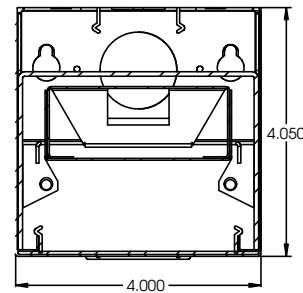

Project Name:

Type:

Quantity:

Alcon Lighting 12200-4-W RFT Series Architectural LED Linear Wall Mount Direct Light Fixture

FIXTURE SPECIFICATIONS

INTENDED USE

The specification grade Alcon Lighting RFT Commercial LED Linear Wall Mount Direct Down Light Fixture delivers continuous clean lines and clear wall light to commercial, hospitality and residential interior wall lighting applications. Our slim profiles and stylish modern wall sconces offer excellent direct and indirect lighting, exceptional performance and versatility in offices, classrooms, conference rooms, museums, retail outlets, hotels, restaurants, and more.

AVAILABLE LENGTHS

2FT | W 4" x L 24" x H 4"

4FT | W 4" x L 48" x H 4"

8FT | W 4" x L 96" x H 4"

FEATURES

Construction: Die-formed and welded 22-gauge cold rolled steel

Lens: Snap-in frosted acrylic

Dimming Driver: 0-10V (100-10%) 120-277V 5-wire or incandescent 120V 2-wire

CRI: 83

Life: 50,000 hours

Listings: cETLus Listed, Title 24 Listed

Warranty: 1 Year Carefree for Parts & Components (Labor Not Included)

ORDERING INFORMATION Example: (12200-4-W-35K-WH-EM)

Model	Length | Wattage | Lumens	Color Temp	Dimming Driver	Finish	Options
12200-4-W RFT Wall	2¹ 2 Foot | 30 Watts | 3400 Lumens	35K 3500K	(Blank) Non-Dimmable	WH White BK Black SL Silver	EM Emergency Backup Battery
	4 4 Foot | 36 Watts | 4200 Lumens	40K 4000K			
	8 8 Foot | 72 Watts | 8400 Lumens	50K 5000K			
			D10 120-277V 5-Wire 0-10V (100% -10%)		
			INC 120V 2-Wire Incandescent (100%-1%)		

¹ Not available on the 2' fixture