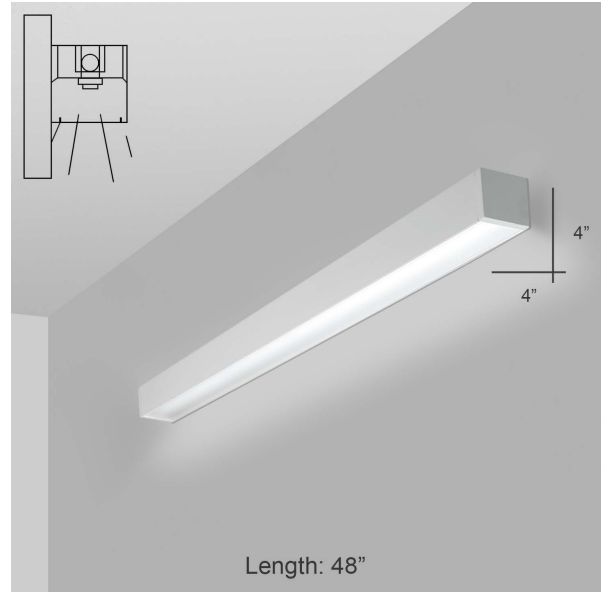

FEATURES & SPECIFICATIONS

INTENDED USE

The **Alcon Lighting RFT Series Architectural LED Surface Mount Linear Lighting** fixtures bring clean lines and clear light to commercial LED or residential office lighting interiors. Our sleek, stylish fixtures offer highly effective and efficient lighting solutions for hotels, offices, retail outlets, restaurants, and more.

DETAILS

4 FT - W 4" x L 48" x H 4"

Construction: Die-formed and welded 22-gauge cold rolled steel

Lens: Snap In Frosted Acrylic

ADDITIONAL FEATURES

Type: Direct Downlight

Voltage: 120-277

Wattage: 36W (2x18W)

Lumens: 4200 lms

CRI: 83

Life: 50,000 Hours

Listings: ETL and DLC for LED component only
LED lamp included

Ordering Information:

Example: (12200-4-W-4-40K-WH-2W-DS)

Model	Color Temp	Finish	Dimming	Options
12200-4-W-4 Wall Mount	35K 3500K 40K 4000K 50K 5000K	WH White BK Black SL Silver BR Bronze IR Iron	Blank Non-Dimming (Standard) 2W 2-Wire Incandescent Dimming (120V only) (Title 24 Compliant)	CRWK Continuous Row Wire Kit EM¹ Emergency Backup Battery DS¹ Integrated Daylight Sensor

¹Factory Installed