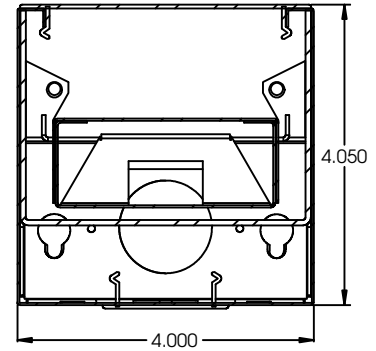

FEATURES & SPECIFICATIONS

INTENDED USE

The **Alcon Lighting RFT Series Architectural LED Surface Mount Linear Lighting** fixtures bring clean lines and clear light to commercial LED or residential office lighting interiors. Our sleek, stylish fixtures offer highly effective and efficient lighting solutions for hotels, offices, retail outlets, restaurants, and more.

DETAILS

4 FT - W 4" x L 48" x H 4"

Construction: Die-formed and welded 22-gauge cold rolled steel

Lens: Snap In Frosted Acrylic

ADDITIONAL FEATURES

Type: Direct Downlight

Voltage: 120-277

Wattage: 36W (2x18W)

Lumens: 4200 lms

CRI: 83

Life: 50,000 Hours

Listings: ETL and DLC for LED component only
LED lamp included

Ordering Information:

Example: (12200-4-W-4-40K-WH-2W-DS)

Model	Color Temp	Finish	Dimming	Options
12200-4-W-4 Wall Mount	35K 3500K 40K 4000K 50K 5000K	WH White BK Black SL Silver BR Bronze IR Iron	Blank Non-Dimming (Standard) 2W 2-Wire Incandescent Dimming (120V only) (Title 24 Compliant)	CRWK Continuous Row Wire Kit EM¹ Emergency Backup Battery DS¹ Integrated Daylight Sensor

¹Factory Installed