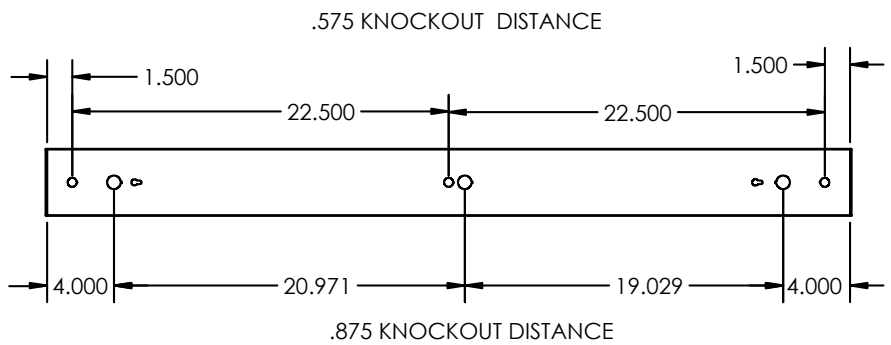

DETAILS

4 FT - W 4" x L 48" x H 4"

Construction: Die-formed and welded 22-gauge cold rolled steel

Lens: Snap In Frosted Acrylic

ADDITIONAL FEATURES

Type: Direct Downlight

Voltage: 120-277

Wattage: 36W (2x18W)

Lumens: 4200 lms

CRI: 83

Life: 50,000 Hours

Listings: ETL and DLC for LED component only
LED lamp included

Ordering Information:

Example: (12200-4-W-4-40K-WH-2W-DS)

Model	Color Temp	Finish	Dimming	Options
12200-4-W-4 Wall Mount	35K 3500K 40K 4000K 50K 5000K	WH White BK Black SL Silver BR Bronze IR Iron	Blank Non-Dimming (Standard) 2W 2-Wire Incandescent Dimming (120V only) (Title 24 Compliant)	CRWK Continuous Row Wire Kit EM¹ Emergency Backup Battery DS¹ Integrated Daylight Sensor