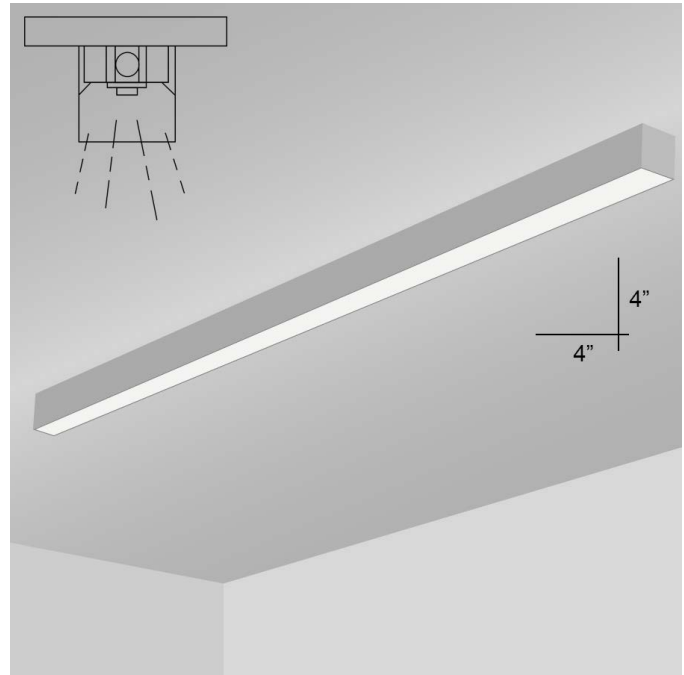

FEATURES & SPECIFICATIONS

INTENDED USE

The **Alcon Lighting RFT Series Architectural LED Surface Mount Linear Lighting** fixtures bring clean lines and clear light to commercial LED or residential office lighting interiors. Our sleek, stylish fixtures offer highly effective and efficient lighting solutions for hotels, offices, retail outlets, restaurants, and more.

DETAILS

8 FT - W 4" x L 96" x H 4"

Construction: Die-formed and welded 22-gauge cold rolled steel

Lens: Snap In Frosted Acrylic

ADDITIONAL FEATURES

Type: Direct Downlight

Voltage: 120-277

Wattage: 72W (4x18W)

Lumens: 8400 lms

CRI: 83

Life: 50,000 Hours

Listings: ETL and DLC for LED component only

LED lamp included

Ordering Information:

Example: (12200-4-S-8-40K-WH-2W-DS)

Model	Color Temp	Finish	Dimming	Options
____	____	____	____	____
12200-4-S-8 Surface	35K 3500K 40K 4000K 50K 5000K	WH White BK Black SL Silver BR Bronze IR Iron	Blank Non-Dimming (Standard) 2W 2-Wire Incandescent Dimming (120V only) (Title 24 Compliant)	CRWK Continuous Row Wire Kit EM¹ Emergency Backup Battery DS¹ Integrated Daylight Sensor

¹Factory Installed