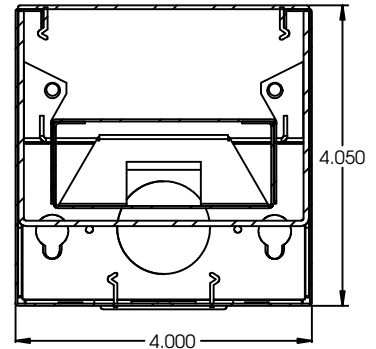

FEATURES & SPECIFICATIONS

INTENDED USE

The **Alcon Lighting RFT Series Architectural LED Surface Mount Linear Lighting** fixtures bring clean lines and clear light to commercial LED or residential office lighting interiors. Our sleek, stylish fixtures offer highly effective and efficient lighting solutions for hotels, offices, retail outlets, restaurants, and more.

DETAILS

8 FT - W 4" x L 96" x H 4"

Construction: Die-formed and welded 22-gauge cold rolled steel

Lens: Snap In Frosted Acrylic

ADDITIONAL FEATURES

Type: Direct Downlight

Voltage: 120-277

Wattage: 72W (4x18W)

Lumens: 8400 lms

CRI: 83

Life: 50,000 Hours

Listings: ETL and DLC for LED component only

LED lamp included

Ordering Information:

Example: (12200-4-S-8-40K-WH-2W-DS)

Model	Color Temp	Finish	Dimming	Options
____	____	____	____	____
12200-4-S-8 Surface	35K 3500K 40K 4000K 50K 5000K	WH White BK Black SL Silver BR Bronze IR Iron	Blank Non-Dimming (Standard) 2W 2-Wire Incandescent Dimming (120V only) (Title 24 Compliant)	CRWK Continuous Row Wire Kit EM¹ Emergency Backup Battery DS¹ Integrated Daylight Sensor

¹Factory Installed