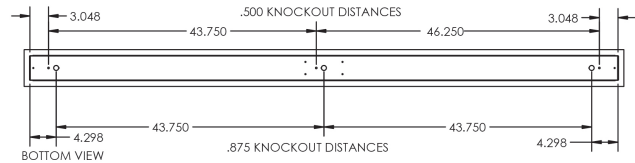

FEATURES & SPECIFICATIONS

INTENDED USE

The **Alcon Lighting RFT Architectural LED Recessed Linear Lighting** fixtures bring clean lines and clear light to commercial LED or residential office lighting interiors. Our sleek, stylish fixtures offer highly effective and efficient lighting solutions for hotels, offices, retail outlets, restaurants, and more.

DETAILS

8 FT - W 4" x L 96" x H 4"

Construction: Die-formed and welded 22-gauge cold rolled steel

Lens: Snap In Frosted Acrylic

ADDITIONAL FEATURES

Type: Direct Downlight

Voltage: 120-277

Wattage: 72W (4x18W)

Lumens: 8400 lms

CRI: 83

Life: 50,000 Hours

Listings: ETL and DLC for LED component only
LED lamp included

Ordering Information:

Example: (12200-4-R-8-35K-2W-EM)

Model	Color Temp	Flange Finish¹	Dimming	Options
12200-4-R-8¹ Trimless T-Bar Grid Ceiling	35K 3500K 40K 4000K	(Required for RF only) WH White BK Black SL Silver	Blank Non-Dimming (Standard) 2W 2-Wire Incandescent Dimming (120V only) (Title 24 Compliant)	EM² Emergency Backup Battery CRWK Continuous Row Wiring Kit DS² Daylight Sensor
12200-4-RR-8¹ Trimless Drywall Hard Ceiling	50K 5000K			
12200-4-RF-8 Flanged Drywall Hard Ceiling				

¹Trimless mounting options do not require finish
²Factory Installed