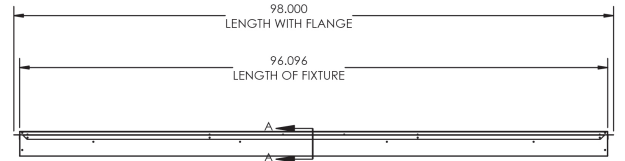

FEATURES & SPECIFICATIONS

INTENDED USE

The **Alcon Lighting RFT Architectural LED Recessed Linear Lighting** fixtures bring clean lines and clear light to commercial LED or residential office lighting interiors. Our sleek, stylish fixtures offer highly effective and efficient lighting solutions for hotels, offices, retail outlets, restaurants, and more.

DETAILS

8 FT - W 4" x L 96" x H 4"

Construction: Die-formed and welded 22-gauge cold rolled steel

Lens: Snap In Frosted Acrylic

ADDITIONAL FEATURES

Type: Direct Downlight

Voltage: 120-277

Wattage: 72W (4x18W)

Lumens: 8400 lms

CRI: 83

Life: 50,000 Hours

Listings: ETL and DLC for LED component only
LED lamp included

Ordering Information:

Example: (12200-4-R-8-35K-2W-EM)

Model	Color Temp	Flange Finish¹	Dimming	Options
12200-4-R-8¹ Trimless T-Bar Grid Ceiling	35K 3500K 40K 4000K	(Required for RF only) WH White BK Black SL Silver	Blank Non-Dimming (Standard) 2W 2-Wire Incandescent Dimming (120V only) (Title 24 Compliant)	EM² Emergency Backup Battery CRWK Continuous Row Wiring Kit DS² Daylight Sensor
12200-4-RR-8¹ Trimless Drywall Hard Ceiling	50K 5000K			
12200-4-RF-8 Flanged Drywall Hard Ceiling				

¹Trimless mounting options do not require finish
²Factory Installed