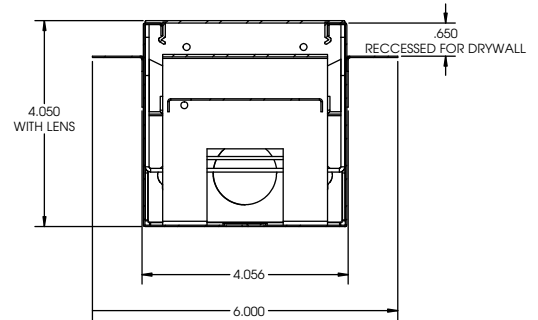

FEATURES & SPECIFICATIONS

INTENDED USE

The **Alcon Lighting RFT Architectural LED Recessed Linear Lighting** fixtures bring clean lines and clear light to commercial LED or residential office lighting interiors. Our sleek, stylish fixtures offer highly effective and efficient lighting solutions for hotels, offices, retail outlets, restaurants, and more.

DETAILS

8 FT - W 4" x L 96" x H 4"

Construction: Die-formed and welded 22-gauge cold rolled steel

Lens: Snap In Frosted Acrylic

ADDITIONAL FEATURES

Type: Direct Downlight

Voltage: 120-277

Wattage: 72W (4x18W)

Lumens: 8400 lms

CRI: 83

Life: 50,000 Hours

Listings: ETL and DLC for LED component only
LED lamp included

Ordering Information:

Example: (12200-4-R-8-35K-2W-EM)

Model	Color Temp	Flange Finish¹	Dimming	Options
12200-4-R-8¹ Trimless T-Bar Grid Ceiling	35K 3500K 40K 4000K	(Required for RF only) WH White BK Black SL Silver	Blank Non-Dimming (Standard) 2W 2-Wire Incandescent Dimming (120V only) (Title 24 Compliant)	EM² Emergency Backup Battery CRWK Continuous Row Wiring Kit DS² Daylight Sensor
12200-4-RR-8¹ Trimless Drywall Hard Ceiling	50K 5000K			
12200-4-RF-8 Flanged Drywall Hard Ceiling				

¹Trimless mounting options do not require finish
²Factory Installed