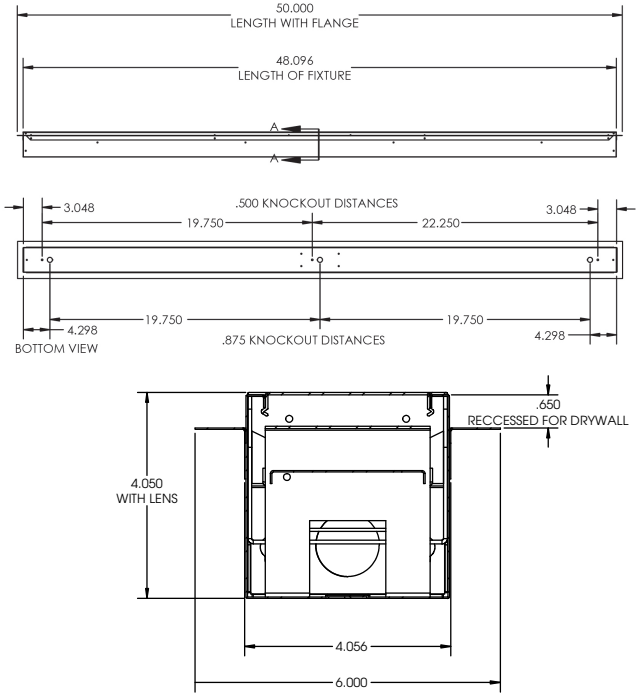

FIXTURE SPECIFICATIONS

INTENDED USE

The specification grade **Alcon Lighting RFT Commercial LED Linear Recessed Direct Down Light Fixture** delivers continuous clean lines and clear light to commercial, hospitality and residential interior lighting applications. Our modern, slim profiles and stylish linear designs offer excellent direct down lighting, exceptional performance and versatility in offices, classrooms, conference rooms, museums, retail outlets, hotels, restaurants, and more.

AVAILABLE LENGTHS

- 2FT** | W 4" x L 24" x H 4"
- 4FT** | W 4" x L 48" x H 4"
- 8FT** | W 4" x L 96" x H 4"
- Custom Length** | Consult Factory

FEATURES

- Construction:** Die-formed and welded 22-gauge cold rolled steel
- Lens:** Snap In Frosted Acrylic
- Dimming Driver:** 0-10V (100-10%) 120-277V 5-Wire or Incandescent 120V 2-Wire
- CRI:** 83
- Life:** 50,000 Hours
- Listings:** cETLus Listed, Title 24 Listed