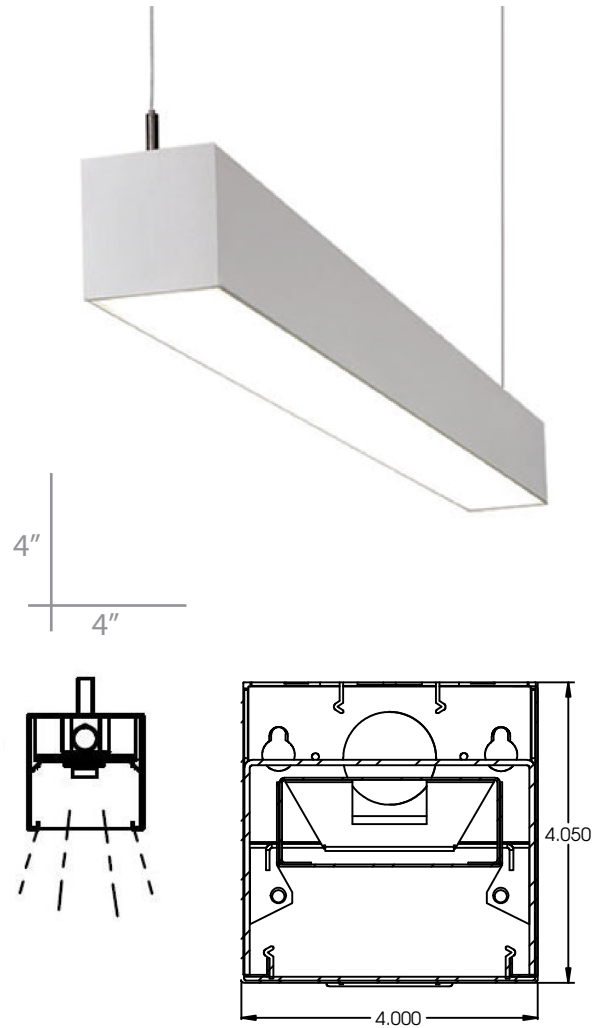

SHOP NOW >

FEATURES & SPECIFICATIONS

INTENDED USE

The **RFT Series Architectural Linear LED Suspension Lighting** fixtures bring clean lines and clear light to commercial LED or residential office lighting interiors. Our sleek, stylish fixtures offer highly effective and efficient lighting solutions for hotels, offices, retail outlets, restaurants, and more.

DETAILS

4 FT - W 4" x L 48" x H 4"
Construction: Die-formed and welded 22-gauge cold rolled steel
Lens: Snap In Frosted Acrylic
Mount: 48" Adjustable Aircraft Cable¹, 3 Wire Power feed/cable

ADDITIONAL FEATURES

Type: Direct Downlight
Voltage: 120V-277V
Wattage: 36W (2x18W)
Lumens: 4200 lms
CRI: 83
Life: 50,000 Hours
Listings: ETL and DLC for LED component only
 LED lamp included

Ordering Information:

Example: (12200-4-P-4-2W-35K-WH)