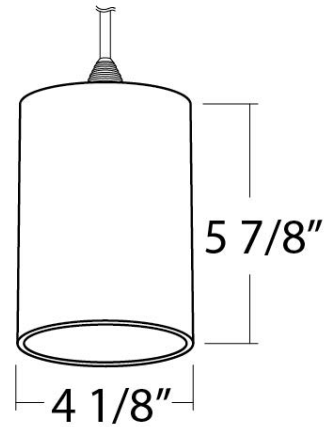

SHOP NOW >

FEATURES & SPECIFICATIONS

INTENDED USE

The **Beleza Architectural LED Metallic Cylinder Pendant** provides warm, lively, and intimate lighting combined with beauty and style. The Beleza is an attractive solution for illuminating restaurants, hospitality, retail, commercial, and high-end residential environments.

DETAILS

H 5.875" x **Dia** 4.125"

Canopy: 4.75" x 1.125"

Construction: Integral cylindrical brushed aluminum heatsink

Mounting: Clear 6' Metallic Cord included

Mounts to standard junction box

Finish: Satin Nickel

Shade: Aluminum

Driver: Electronic Constant Current

ADDITIONAL FEATURES

Voltage: 120 AC

Wattage: 9W

Lumens: 500 lms

Color Temperature: 3000K Warm White

Dimming: 120V ELV, Down to 10%

CRI: 80

Life: L70 - 50,000+ Hours

Listing: cUL Listed

Lamp Equivalent: 50W PAR20 FL, 50W MR16 FL

Ordering Information:

Example: (12173)

Model

12173