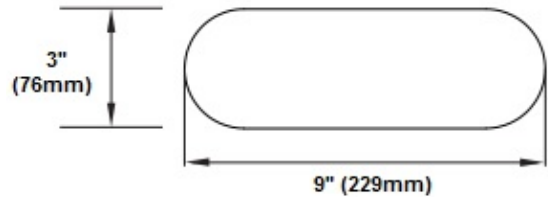

FEATURES & SPECIFICATIONS

INTENDED USE

The **Alcon Lighting 12146 Capsule Architectural LED Pendant Mount Direct/Indirect Luminaire** features soft and diffused lighting that ensures maximum visual comfort and balanced shadows. The Capsule is ideal for indoor applications in residential, commercial, institutional, or architectural installations.

DETAILS

4 FT - W 9" x L 48" x Depth 3"

Construction: Extruded Aluminum
Die cast aluminum flat end caps

Finish: Matte White

Lens: White Acrylic Diffuser

4' fixture sections for nominal suspension spacing of 4'

4' sections can be joined to form longer length fixtures
(Hardware for Continuous Row Mount Included)

ADDITIONAL FEATURES

Voltage: 120-277 (50/60 Hz)

Lumens:

	Down Only	90%/10%	50%/50%
36W	3960	2633/264	2539/2289
54W	5940	4111/413	3582/3230
81W	8910	6329/635	5144/4640

Dimming: 0-10V 1~100%

CRI: 85+

Power Factor: +0.9

Operating Temperature: -20°C (-4°F) - 50°C (122°F)

Life: L70 - 50,000 Hours

Alcon Lighting 12146 Capsule Architectural LED 4 Foot Linear Suspension Lighting Pendant Mount Direct/Indirect Light Fixture

Ordering Information:

Example: (12146-36W-100-30K-AC48-T-EM5)

Model	Wattage	Distribution	Color Temp	Mounting	Ceiling	Options
12146	36W 36 watts 54W 54 watts 81W 81 watts	100 100% Direct Only 9010 90% Direct/ 10% Indirect 5050 50% Direct/ 50% Indirect	30K 3000K 35K 3500K 40K 4000K 50K 5000K	AC48 48" Adjustable Aircraft Cable AC96 96" Adjustable Aircraft Cable ST24 24" Stem Mount Kit ST48 48" Stem Mount Kit	T T-Bar H Hard	EM5 5W Emergency Ballast EM8 8W Emergency Ballast EM16 16W Emergency Ballast BSC Straight Connector