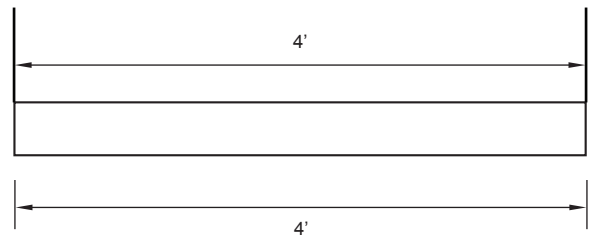

FEATURES & SPECIFICATIONS

INTENDED USE

The **Alcon Lighting 12146 Capsule Architectural LED Pendant Mount Direct/Indirect Luminaire** features soft and diffused lighting that ensures maximum visual comfort and balanced shadows. The Capsule is ideal for indoor applications in residential, commercial, institutional, or architectural installations.

DETAILS

4 FT - W 9" x L 48" x Depth 3"

Construction: Extruded Aluminum
Die cast aluminum flat end caps

Finish: Matte White

Lens: White Acrylic Diffuser

4' fixture sections for nominal suspension spacing of 4'

4' sections can be joined to form longer length fixtures
(Hardware for Continuous Row Mount Included)

ADDITIONAL FEATURES

Voltage: 120-277 (50/60 Hz)

Lumens:

	Down Only	90%/10%	50%/50%
36W	3960	2633/264	2539/2289
54W	5940	4111/413	3582/3230
81W	8910	6329/635	5144/4640

Dimming: 0-10V 1~100%

CRI: 85+

Power Factor: +0.9

Operating Temperature: -20°C (-4°F) - 50°C (122°F)

Life: L70 - 50,000 Hours

Alcon Lighting 12146 Capsule Architectural LED 4 Foot Linear Suspension Lighting Pendant Mount Direct/Indirect Light Fixture

Ordering Information:

Example: (12146-36W-100-30K-AC48-T-EM5)

Model	Wattage	Distribution	Color Temp	Mounting	Ceiling	Options
12146	36W 36 watts 54W 54 watts 81W 81 watts	100 100% Direct Only 9010 90% Direct/ 10% Indirect 5050 50% Direct/ 50% Indirect	30K 3000K 35K 3500K 40K 4000K 50K 5000K	AC48 48" Adjustable Aircraft Cable AC96 96" Adjustable Aircraft Cable ST24 24" Stem Mount Kit ST48 48" Stem Mount Kit	T T-Bar H Hard	EM5 5W Emergency Ballast EM8 8W Emergency Ballast EM16 16W Emergency Ballast BSC Straight Connector