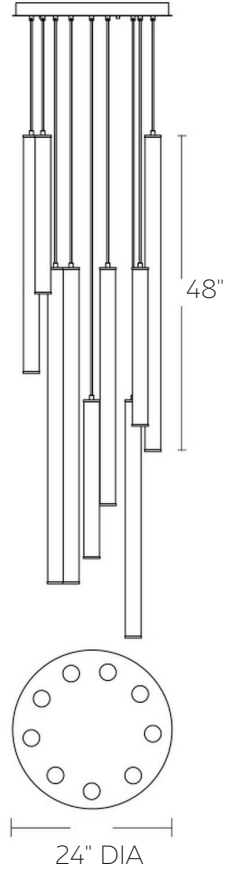

Project Name: \_\_\_\_\_ Type: \_\_\_\_\_ Quantity: \_\_\_\_\_

**INTENDED USE**

This pendant features a mix of 24", 36" and 48" luminous acrylic cylinders with 9 ft. adjustable cords. Product can be used over reception desks, restaurants, and in public spaces. The LED tube is 2.5 inches in diameter.

**FEATURES**

- Lens:** Glare free acrylic for even distribution
- Cord:** Includes a 9 ft. field adjustable cord
- Mounting:** Fixture mounts to a standard junction box (not included)
- Voltage:** 120-277 VAC 60 HZ
- Color Temperature:** 3000K
- Source Lumen:** 29,700L
- Delivered Lumen:** 22,941L
- Wattage:** 264W
- CRI:** 90
- Life:** 50,000 Hours
- Driver:** 0-10V dimming @ 120-277V, TRIAC and ELV dimming @ 120V only
- Listings:** cETLus listed for indoor damp locations
- Warranty:** 5 Years Carefree for Parts & Components  
(Labor Not Included)

Alcon Lighting 12146-9R Architectural LED Tube Round Suspension Light Fixture

**ORDERING INFORMATION** Example: (12146-9L-SN)

Model	Finish
-------	--------

12146-9L	SN Satin Nickel
	BK Black