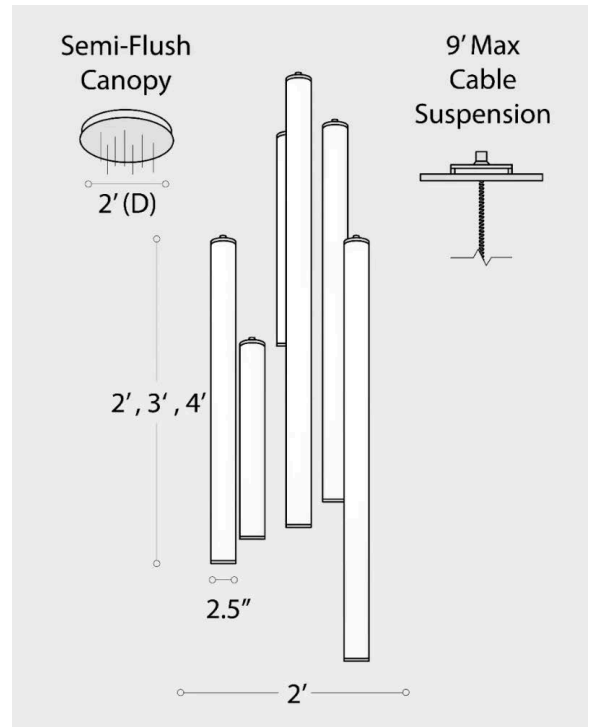

Project Name: _____ Type: _____ Quantity: _____

INTENDED USE

This pendant features a mix of 24", 36" and 48" luminous acrylic cylinders with 9 ft. adjustable cords. Product can be used over reception desks, restaurants, and in public spaces. The LED tube is 2.5 inches in diameter.

FEATURES

- Lens:** Glare free acrylic for even distribution
- Cord:** Includes a 9 ft. field adjustable cord
- Mounting:** Fixture mounts to a standard junction box (not included)
- Voltage:** 120-277 VAC 60 HZ
- Color Temperature:** 3000K
- Source Lumen:** 19800L
- Delivered Lumen:** 15,294L
- Wattage:** 176W
- CRI:** 90
- Life:** 50,000 Hours
- Driver:** 0-10V dimming @ 120-277V, TRIAC and ELV dimming @ 120V only
- Listings:** cETLus listed for indoor damp locations
- Warranty:** 5 Years Carefree for Parts & Components
(Labor Not Included)

Alcon Lighting 12146-6R Architectural LED Tube Round Suspension Light Fixture

ORDERING INFORMATION Example: (12146-6L-SN)

Model	Finish
12146-6R	SN Satin Nickel
	BK Black

COLOR TEMPERATURE GUIDE

2700K	3000K	3500K	4000K	5000K
WARM WHITE	SOFT WHITE GLOW	NEUTRAL GLOW	COOL WHITE GLOW	DAYLIGHT GLOW
friendly personal intimate	soft warm pleasing	sociable inviting non-threatening	neat clean efficient	bright cool alert
HOMES LIBRARIES RESTAURANTS	HOMES HOTEL ROOMS LOBBIES RETAIL STORES	EXECUTIVE OFFICES RECEPTION AREAS SUPERMARKETS	OFFICES CLASSROOMS MASS MERCHANTISERS SHOWROOMS	GRAPHICS INDUSTRY HOSPITALS GALLERIES BEAUTY SALONS
X	✓	X	X	X