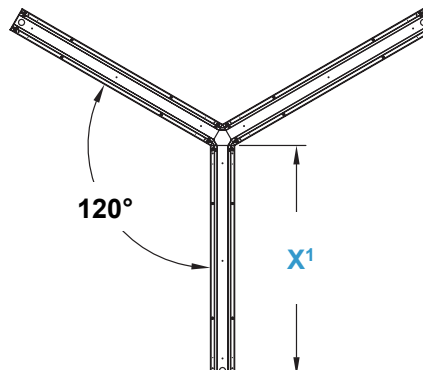

Dimensions

	Arm Size: 2'	Arm Size: 4'	Arm Size: 5'	Arm Size: 6'	Arm Size: 8'
X'	23.9"	47.8"	59.75"	71.7"	95.6"

Compatible Dimmers

Dynamic White

	Triac	ELV	0-10V
	TG-600P	DVELV-303P	NTSTV
	LG-600P	SELV-300P	NFTV
	TGCL-153P	MAELV-600	DVSTV
	DV-600P	FAELV-500	
	DVCL-153P		
	S-603PG		
	CT-103P		
	S-600P		
	6161	IPE04	IP710-DLZ
	6633-P	VPE06-1LZ	
	6683		
	6631-2		
	IPI06-1LZ		