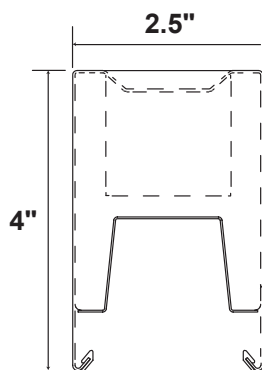

Dimensions

	Arm Size: 2'	Arm Size: 4'	Arm Size: 5'	Arm Size: 6'	Arm Size: 8'
X'	23.9"	47.8"	59.75"	71.7"	95.6"

Compatible Dimmers

Dynamic White

	Triac	ELV	0-10V
	TG-600P	DVELV-303P	NTSTV
	LG-600P	SELV-300P	NFTV
	TGCL-153P	MAELV-600	DVSTV
	DV-600P	FAELV-500	
	DVCL-153P		
	S-603PG		
	CT-103P		
	S-600P		
	6161	IPE04	IP710-DLZ
	6633-P	VPE06-1LZ	
	6683		
	6631-2		
	IPI06-1LZ		