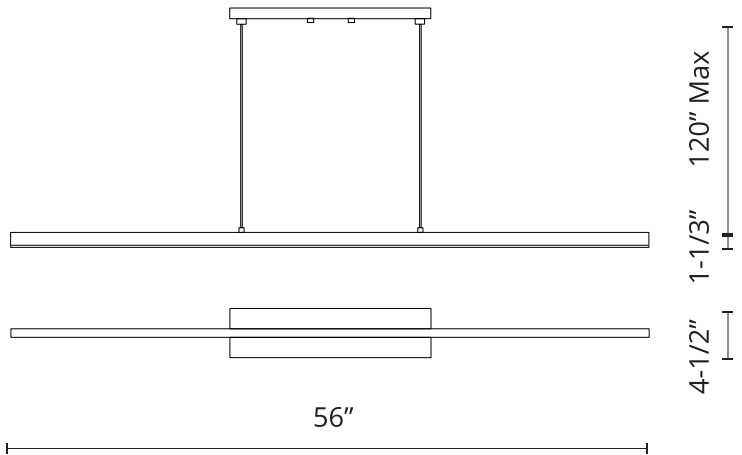

FEATURES & SPECIFICATIONS

INTENDED USE

The 12133 Slim Linear 5 Foot LED pendant mount fixture is the ideal solution for architectural LED pendant lighting applications. Highly effective and efficient lighting solutions for hotels, offices, retail outlets, restaurants, and more.

SIZE

L 56" x W 4-1/2" x H 1-1/3"

ADDITIONAL FEATURES

- Metal housing with an internal, frosted acrylic diffuser
- Available in white, brushed nickel or espresso finish
- Maximum wire length: 120"
- Delivered Lumens: 1400-2200 lm
- 50,000 hours LED Rated Life
- Dimmable 100% - 10%
- ELV Dimming (not included)
- Color Temperature: 3000K
- 38 Watt 120V
- CRI: >80
- 5-year warranty: LED Board only